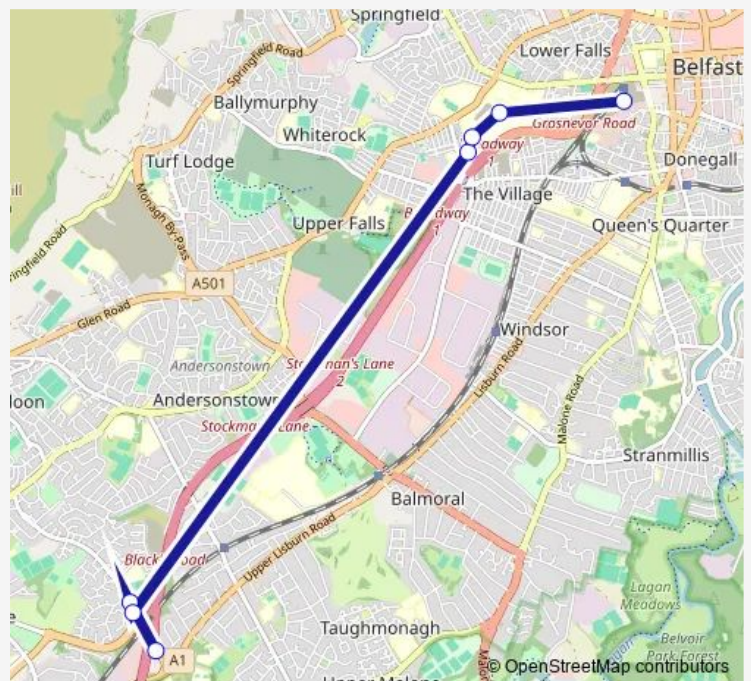

Tuesday 09:20-16:20

Wednesday 09:20-16:20

Thursday 09:20-16:20

Friday 09:20-16:20

Saturday —

Sunday —

Route info

Direction: Black's Road Park and Ride

Stops: 7

Trip Duration: 0 hour 24 min

646 — Black's Road (Park + Ride) - City Centre

Direction

Grand Central Bus Stand 19 — Black's Road Park and Ride

7 stops

[Open route schedule](#)

Grand Central Bus Stand 19

Opp Inst Of Clinical Science

School of Denistry

Elliott Dynes Rehabilitation Unit

Power Plant Terminus RVH

Black's Road St Anne's

Black's Road Park and Ride

Route schedule

Grand Central Bus Stand 19 — Black's Road Park and Ride

Monday 09:50-16:20

Tuesday 09:50-16:20

Wednesday 09:50-16:20

Thursday 09:50-16:20

Friday 09:50-16:20

Saturday —

Sunday —

Route info