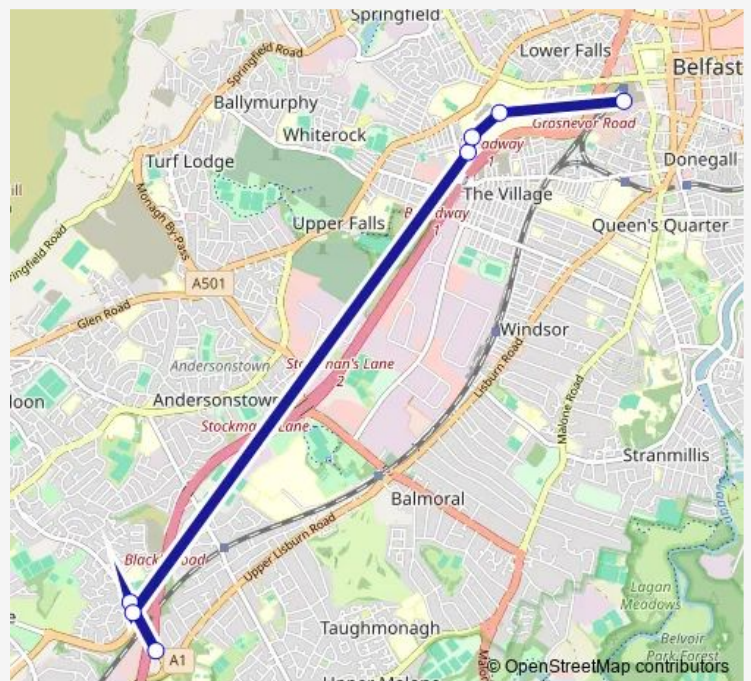

Tuesday 09:20-16:20

Wednesday 09:20-16:20

Thursday 09:20-16:20

Friday 09:20-16:20

Saturday —

Sunday —

Route info

Direction: Black's Road Park and Ride

Stops: 7

Trip Duration: 0 hour 24 min

646 — Black's Road (Park + Ride) - City Centre

Direction

Grand Central Bus Stand 19 — Black's Road Park and Ride

7 stops

[Open route schedule](#)

Grand Central Bus Stand 19

Opp Inst Of Clinical Science

School of Denistry

Elliott Dynes Rehabilitation Unit

Power Plant Terminus RVH

Black's Road St Anne's

Black's Road Park and Ride

Route schedule

Grand Central Bus Stand 19 — Black's Road Park and Ride

Monday 09:50-16:20

Tuesday 09:50-16:20

Wednesday 09:50-16:20

Thursday 09:50-16:20

Friday 09:50-16:20

Saturday —

Sunday —

Route info