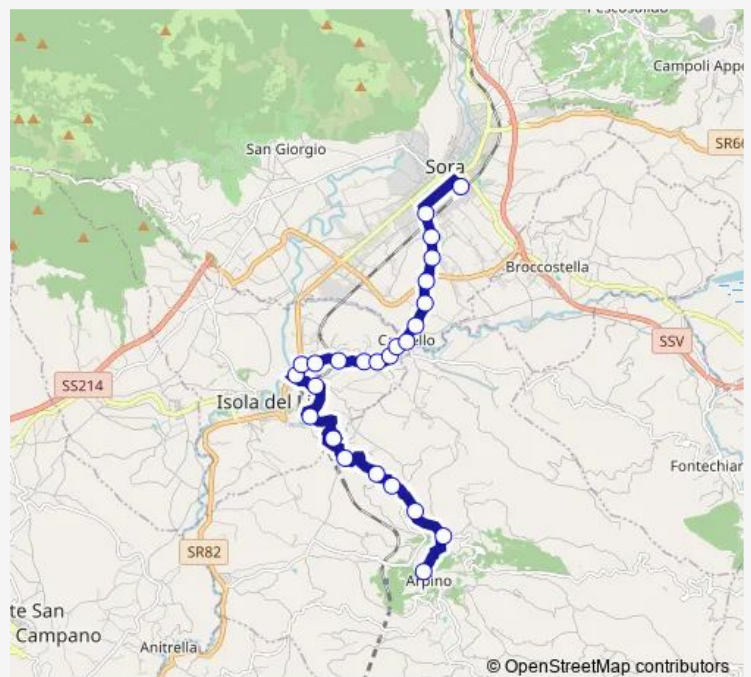

Thursday 08:05

Friday 08:05

Saturday 08:05

Sunday —

Route info

Direction: Arpino | Piazzale Rotondi # f6820

Stops: 25

Trip Duration: 0 hour 32 min

Arpino - Sora # So79d

Sora | Via Ruscitto Via Campovarigno # f7483

Sora | Via Trecce # f7484

Sora | Via Costantinopoli Via Cellaro # f7485

Sora | Stazione FS # f5890

Bus time schedules and route maps are available in an offline PDF at busmaps.com. Use the busmaps.com website to see live bus times, train schedule or subway schedule, and step-by-step directions for all public transit in Isola del Liri