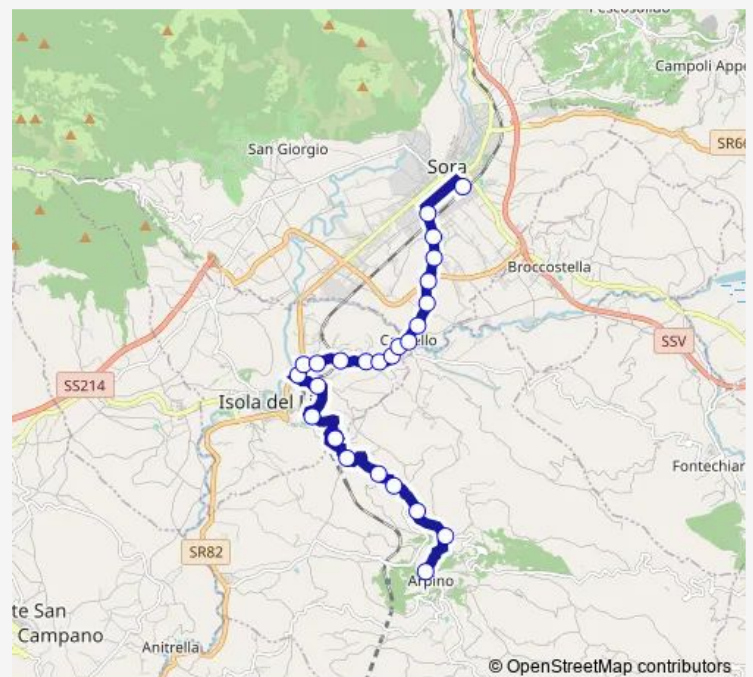

Thursday 08:05

Friday 08:05

Saturday 08:05

Sunday —

Route info

Direction: ARPINO | Piazzale Rotondi # f6820

Stops: 25

Trip Duration: 0 hour 32 min

Arpino - Sora # So79d

SORA | Via Ruscitto Via Campovarigno # f7483

SORA | Via Trecce # f7484

SORA | Via Costantinopoli Via Cellaro # f7485

Sora | Stazione FS # f5890

Bus time schedules and route maps are available in an offline PDF at busmaps.com. Use the busmaps.com website to see live bus times, train schedule or subway schedule, and step-by-step directions for all public transit in Isola del Liri