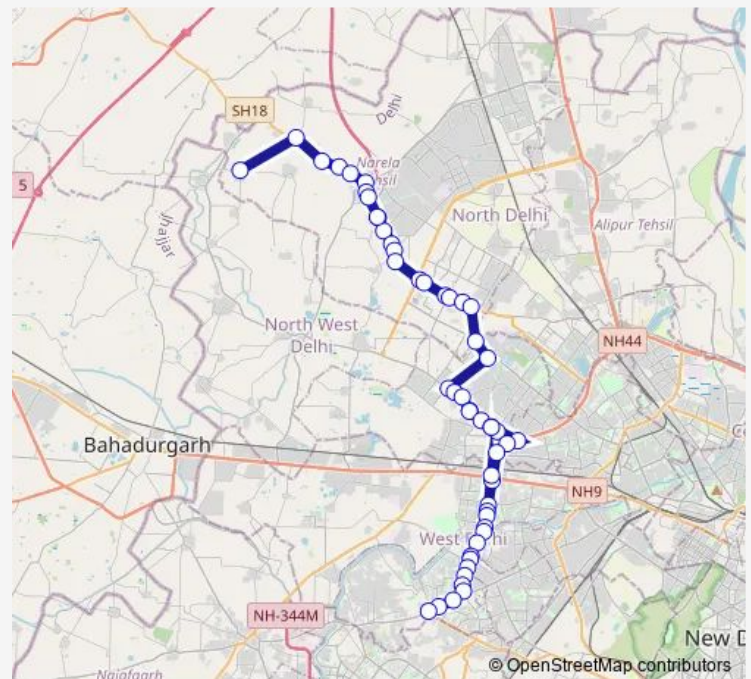

Dhakewala Bawana

Maharishi Valmiki Hospital

Poothkhurd Village

Sultan Pur Crossing / Poothkhurd

Barwala Village

Barwala School

Jain Colony

Prehladpur School

Prehladpur Village

Prehladpur Crossing

Prehlad Vihar (Deep Vihar) Rohini Sec 25

Route schedule

Katewara Village — Uttam Nagar Terminal

Monday 07:00-18:30

Tuesday 07:00-18:30

Wednesday 07:00-18:30

Thursday 07:00-18:30

Friday 07:00-18:30

Saturday 07:00-18:30

Sunday 07:00-18:30

Route info

Direction: Katewara Village

Stops: 51

Trip Duration: 2 hour 22 min