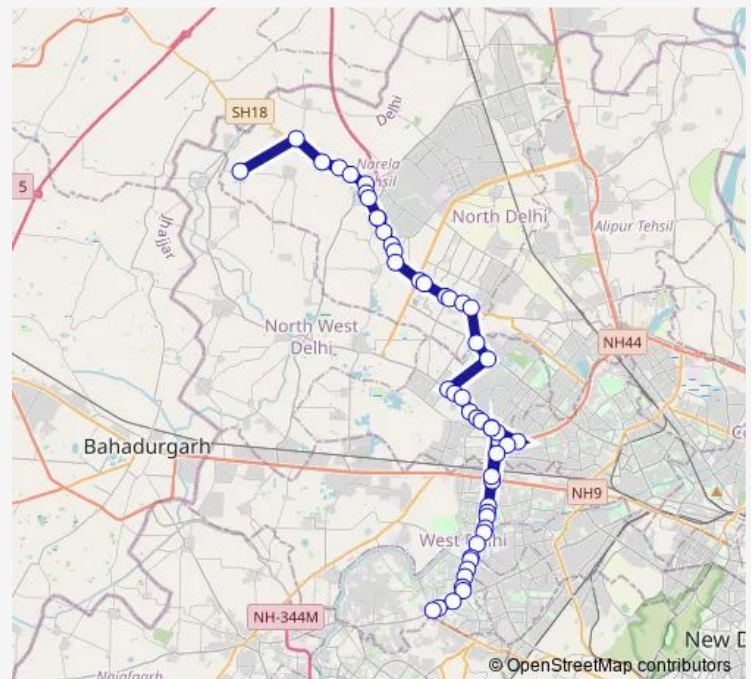

### Route schedule

Katewara Village — Uttam Nagar Terminal

Monday 07:05-21:27

Tuesday 07:05-21:27

Wednesday 07:05-21:27

Thursday 07:05-21:27

Friday 07:05-21:27

Saturday 07:05-21:27

### Route info

Direction: Katewara Village

Stops: 51

Trip Duration: 2 hour 21 min

■ 972up

Sec-24 Rohini

Rohini Sec 20/21 More

Pooth Kalan