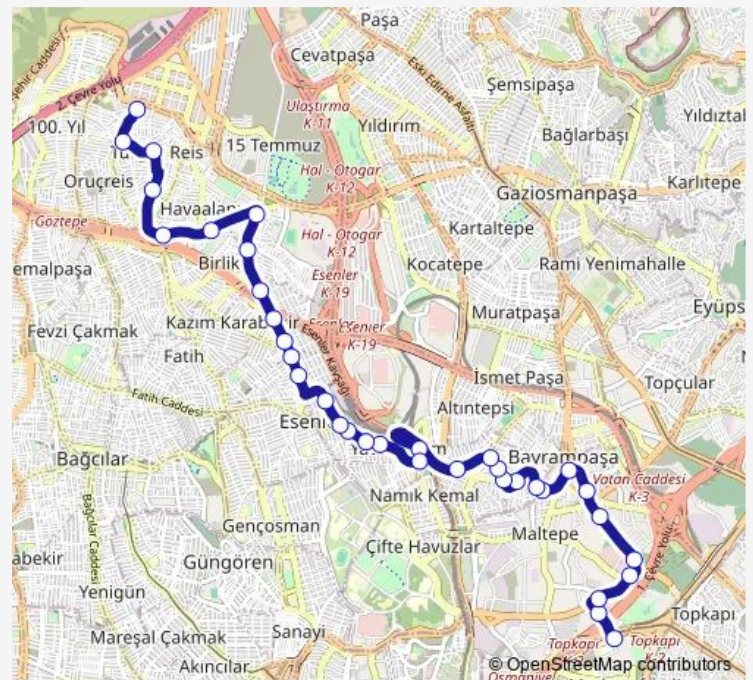

Thursday 05:05

Friday 05:05

Saturday 05:05

Sunday 05:05

Route info

Direction: Panorama 1453

Stops: 35

Trip Duration: 0 hour 30 min

Tuesday 05:05

Wednesday 05:05

Thursday 05:05

Friday 05:05

Saturday 05:05

Sunday 05:05

Route info

Direction: Tepe