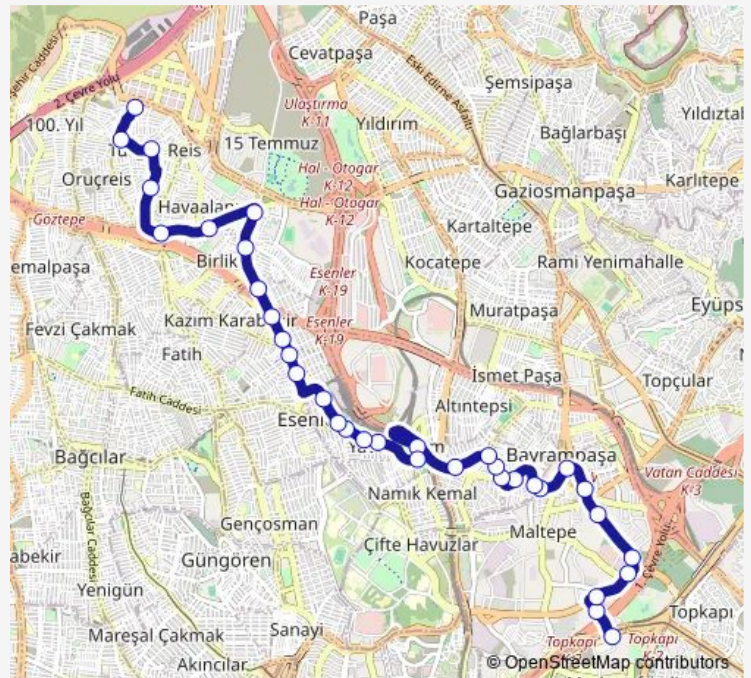

## Route schedule

Panorama 1453 — Tepe

Monday	05:05
Tuesday	05:05
Wednesday	05:05
Thursday	05:05
Friday	05:05
Saturday	05:05
Sunday	05:05

## Route info

Direction: Panorama 1453

Stops: 35

Trip Duration: 0 hour 30 min

TOPKAPI-ESENLER-ATIŞALANI-TEPE — 100.Yil -  
Atışalani - Esenler - Topkapi

BusMaps

Esenler Belediyesi

1113. Sk.