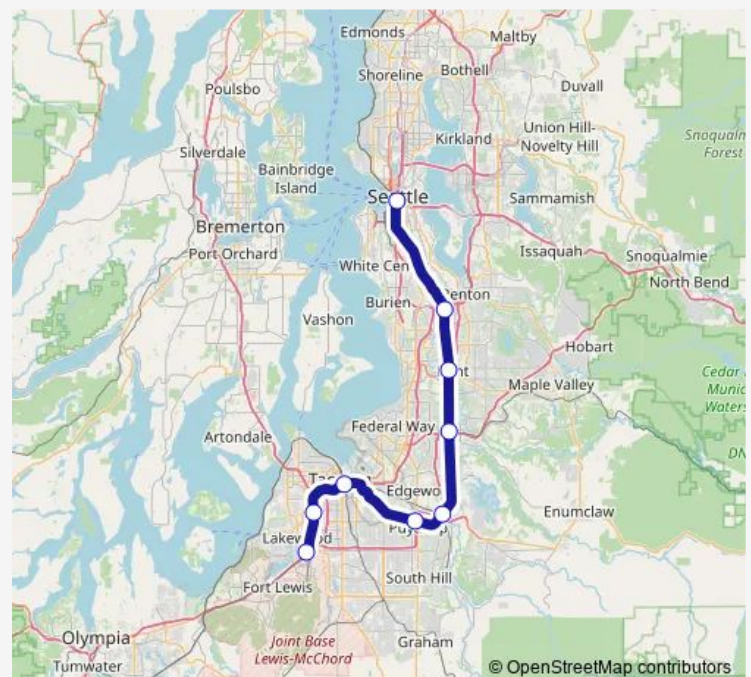

Kent Station

Auburn Station

Sumner Station

Puyallup Station

Tacoma Dome Station

South Tacoma Station

Lakewood Station

Route schedule

King Street Station — Lakewood Station

Monday 14:35-17:45

Tuesday 14:35-17:45

Wednesday 14:35-17:45

Thursday 14:35-17:45

Friday 14:35-17:45

Saturday —

Sunday —

Route info

Direction: King Street Station

Stops: 9

Trip Duration: 1 hour 16 min

S Line — Seattle - Tacoma/Lakewood

Direction

King Street Station — Lakewood Station

9 stops

Sunday —

Route info

Direction: King Street Station

Stops: 9

Trip Duration: 1 hour 16 min

Direction

King Street Station — Tacoma Dome Station

7 stops