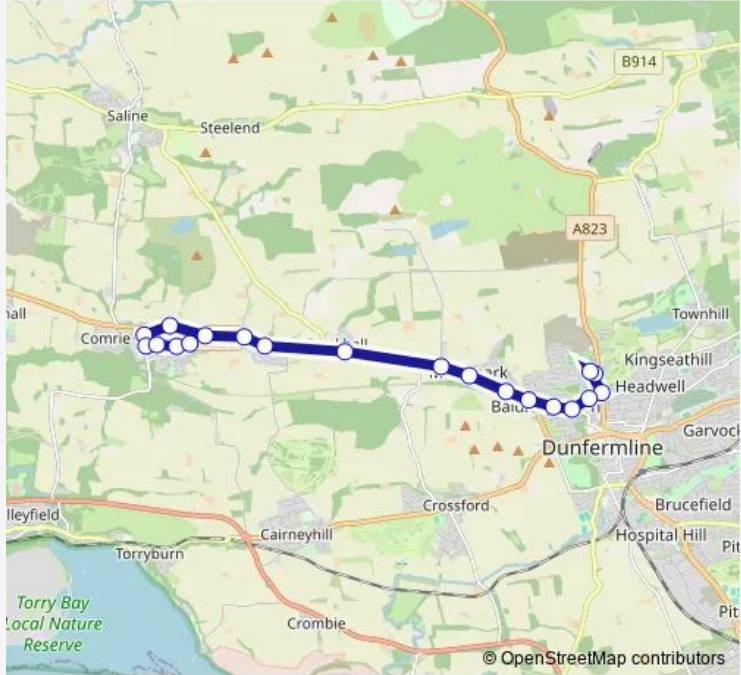

Bus QA8 Oakley - Dunfermline Queen Anne High School

[Go to website](#)

Direction
 Queen Anne High School — Burnside Terrace
 20 stops
[Open route schedule](#)

- Queen Anne High School
- Queen Anne High School
- Broomhead Drive
- Broomhead Flats
- Trenchard Place
- Mclean Primary School
- William Street
- Milesmark Primary School
- Milesmark Court
- Craigluscar Road
- Dean Ridge
- Primary School
- Bonhard Road
- Sir George Bruce Road
- Carnock Road
- Hillview
- Inzievar Primary School
- Sligo Street
- Erskine Wynd
- Burnside Terrace

Route schedule
 Queen Anne High School — Burnside Terrace

Monday	15:30
Tuesday	14:50
Wednesday	15:30
Thursday	14:50
Friday	14:50
Saturday	—
Sunday	—

Route info
 Direction: Queen Anne High School
 Stops: 20
 Trip Duration: 0 hour 36 min

Milesmark Primary School

William Street

Mclean Primary School

Trenchard Place

Broomhead Flats

Queen Anne High School

Route schedule

Hillview — Queen Anne High School

Monday 08:25

Tuesday 08:25

Wednesday 08:25

Thursday 08:25

Friday 08:25

Saturday —

Sunday —

Route info