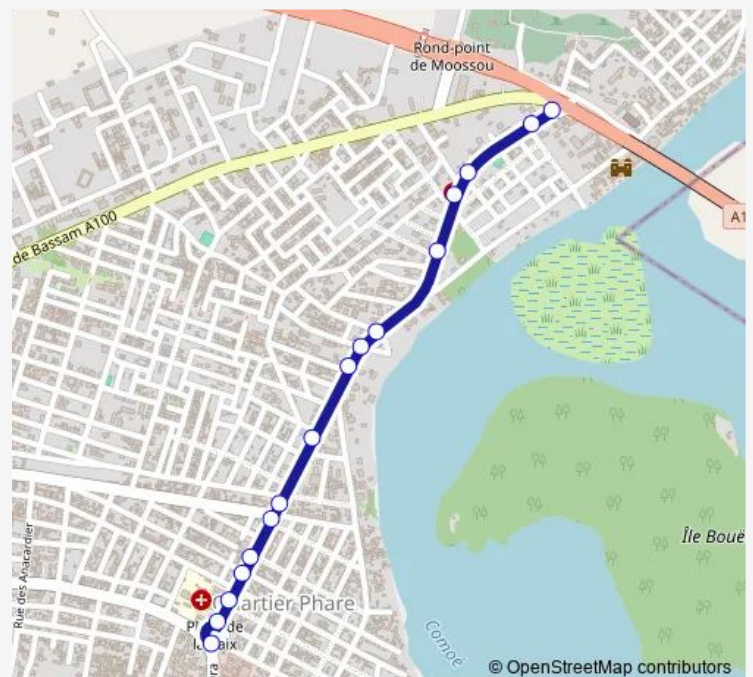

Bus woro woro : Gare Rond Point ↔ Rond Point Moossou

[Go to website](#)

Direction

Rond-point Moossou — Gare Rond Point

16 stops

[Open route schedule](#)

Rond-point Moossou

Pharmacie le Réel

Station Ola

King Cash

Pharmacie Saint Amans

Agence Mtn

Hopital General de Grand-Bassam

Gare Rond Point

Route schedule

Rond-point Moossou — Gare Rond Point

Monday 06:00

Tuesday 06:00

Wednesday 06:00

Thursday 06:00

Friday 06:00

Saturday 06:00

Sunday 06:00

Route info

Direction: Rond-point Moossou

Stops: 16

Trip Duration: 0 hour 11 min

woro woro : Gare Rond Point ↔ Rond Point Moossou

Direction

Gare Rond Point — Rond-point Moossou

11 stops

[Open route schedule](#)