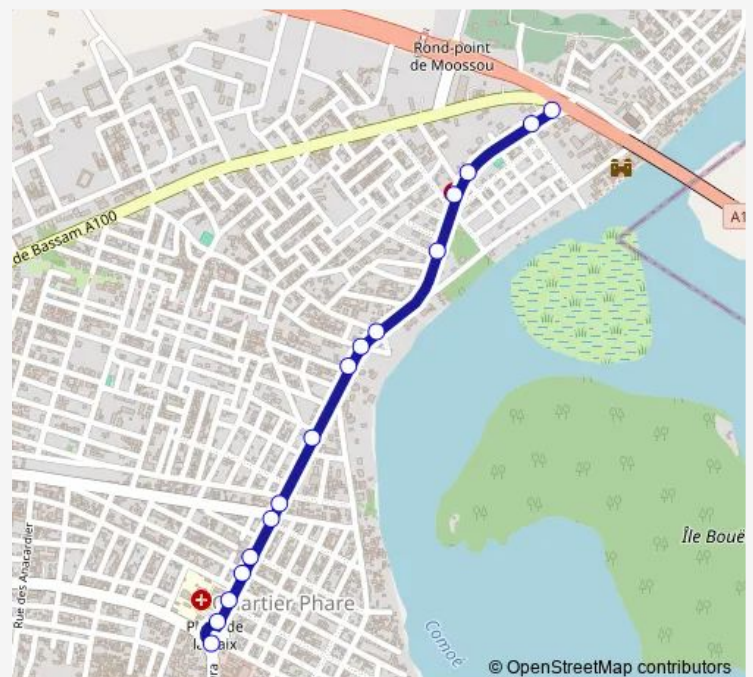

Bus woro woro : Gare Rond Point ↔ Rond Point Moossou

[Go to website](#)

Direction

Rond-point Moossou — Gare Rond Point

16 stops

[Open route schedule](#)

Rond-point Moossou

Pharmacie le Réel

Station Ola

King Cash

Pharmacie Saint Amans

Agence Mtn

Hopital General de Grand-Bassam

Gare Rond Point

Route schedule

Rond-point Moossou — Gare Rond Point

Monday 06:00

Tuesday 06:00

Wednesday 06:00

Thursday 06:00

Friday 06:00

Saturday 06:00

Sunday 06:00

Route info

Direction: Rond-point Moossou

Stops: 16

Trip Duration: 0 hour 11 min

woro woro : Gare Rond Point ↔ Rond Point Moossou

Direction

Gare Rond Point — Rond-point Moossou

11 stops

[Open route schedule](#)