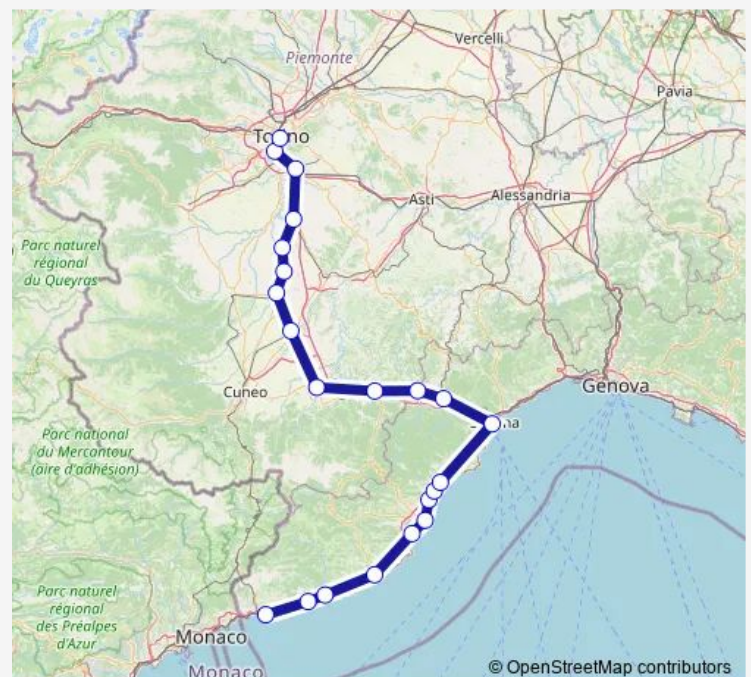

Carmagnola F.S.

Trofarello F.S.

Torino Lingotto F.S.

Route schedule

Ventimiglia F.S. — Torino Porta Nuova F.S.

Monday 17:28-19:28

Tuesday 17:28-19:28

Wednesday 17:28-19:28

Thursday 17:28-19:28

Friday 17:28-19:28

Saturday 17:28-19:28

Sunday 17:28-19:28

Route info

Direction: Ventimiglia F.S.

Stops: 22

Trip Duration: 4 hour 12 min