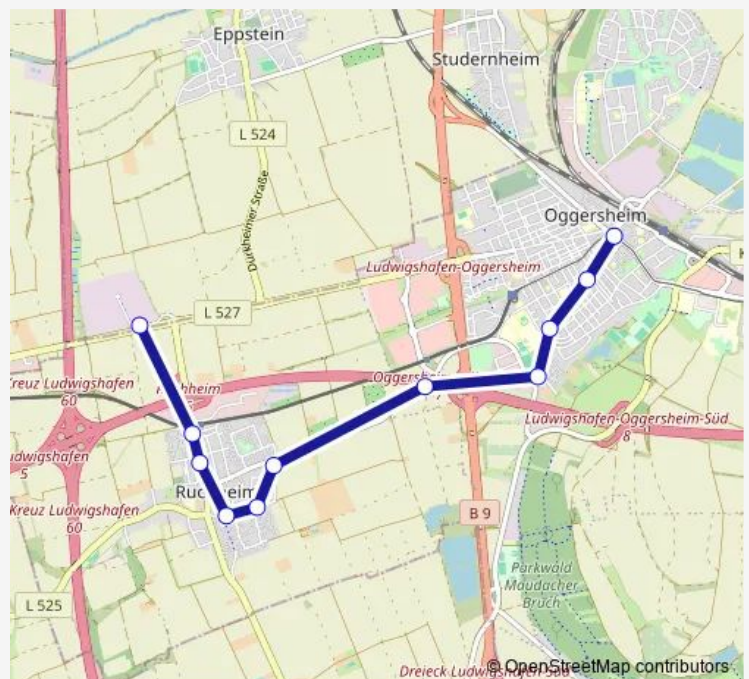

Paul-Münch-Straße

Ruchheim Schloss

Brunnenweg

Am Sportplatz

Am Hüttengraben

Speyerer Straße

Erich-Kästner-Straße

Fieskostraße

Hans-Warsch-Platz

Route schedule

FT Industriegebiet Am Römig — Hans-Warsch-Platz

Monday	23:13
Tuesday	23:13
Wednesday	23:13
Thursday	23:13
Friday	23:13
Saturday	06:26
Sunday	—

Route info

Direction: FT Industriegebiet Am Römig

Stops: 11

Trip Duration: 0 hour 16 min

Direction

FT Industriegebiet Am Römig — Hans-Warsch-Platz

11 stops

[Open route schedule](#)

FT Industriegebiet Am Römig

Ruchheim Bf

Saturday —

Sunday —

Route info

Direction: FT Industriegebiet Am Römig

Stops: 11

Trip Duration: 0 hour 16 min

72E Bus time schedules and route maps are available in an offline PDF at busmaps.com. Use the busmaps.com website to see live bus times, train schedule or subway schedule, and step-by-step directions for all public transit in Frankenthal