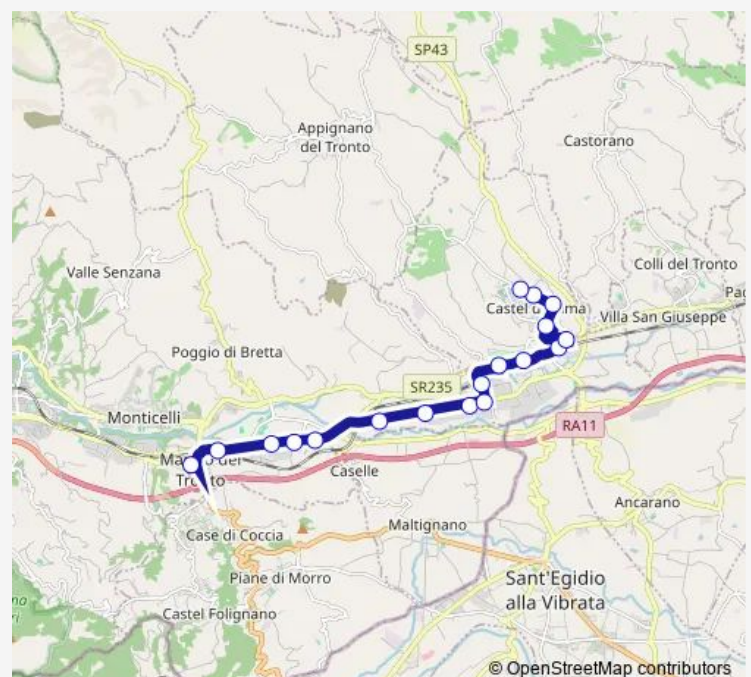

### Route schedule

Marino - Bivio Stazione — Piattoni - Scuola Media

Monday 07:35

Tuesday 07:35

Wednesday 07:35

Thursday 07:35

Friday 07:35

Saturday 07:35

### Route info

Direction: Marino - Bivio Stazione

Stops: 18

Trip Duration: 0 hour 25 min

Marino-Asse Attrezzato-Tamoil-Carabinieri-Piazza Gramsci-Sambuco-Piattoni (Scuola Media)

Bus time schedules and route maps are available in an offline PDF at [busmaps.com](https://busmaps.com). Use the [busmaps.com](https://busmaps.com) website to see live bus times, train schedule or subway schedule, and step-by-step directions for all public transit in Piattoni-Villa Sant'Antonio