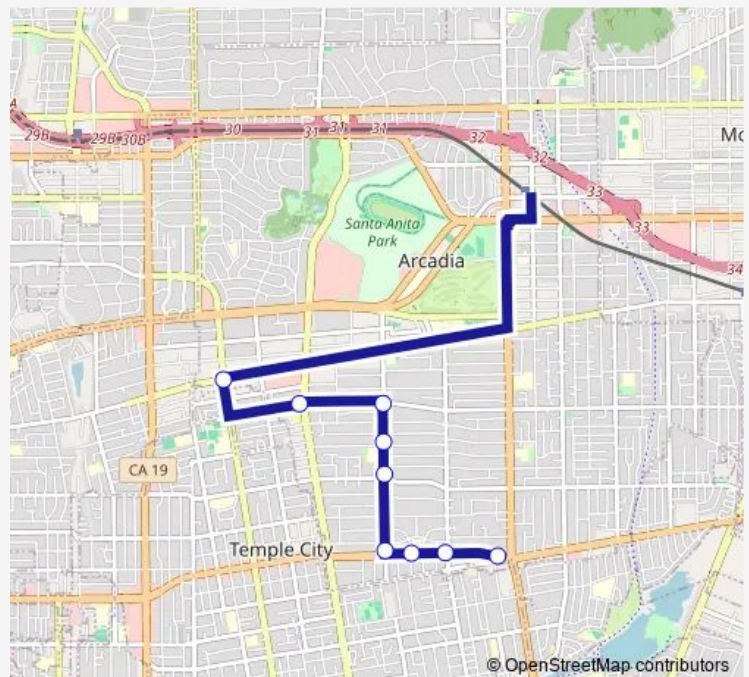

Bus Blue Route

[Go to website](#)

Direction

Las Tunas West of Live Oak Wb — S/O Duarte Nb

9 stops

[Open route schedule](#)

Las Tunas West of Live Oak Wb

West of El Monte Wb

East of Warren Wb

North of Las Tunas Nb

North of Longden Nb

North of Lemon Nb

South of Camino Real Nb

West of Baldwin Wb

S/O Duarte Nb

Route schedule

Route info

Direction: Las Tunas West of Live Oak Wb

Stops: 9

Trip Duration: 0 hour 15 min

Blue Route

Direction

Arcadia Gold Line Station (North of Santa Clara) Nb — Live Oak & Santa Anita (east of Santa Anita) Eb

20 stops

[Open route schedule](#)

Arcadia Gold Line Station (North of Santa Clara) Nb

North of Santa Clara Sb

WB on Huntington (@ 1st Ave.) Sb

Santa Anita & Diamond Nb

Santa Anita & Genoa Sb

WB Duarte & Santa Anita Wb