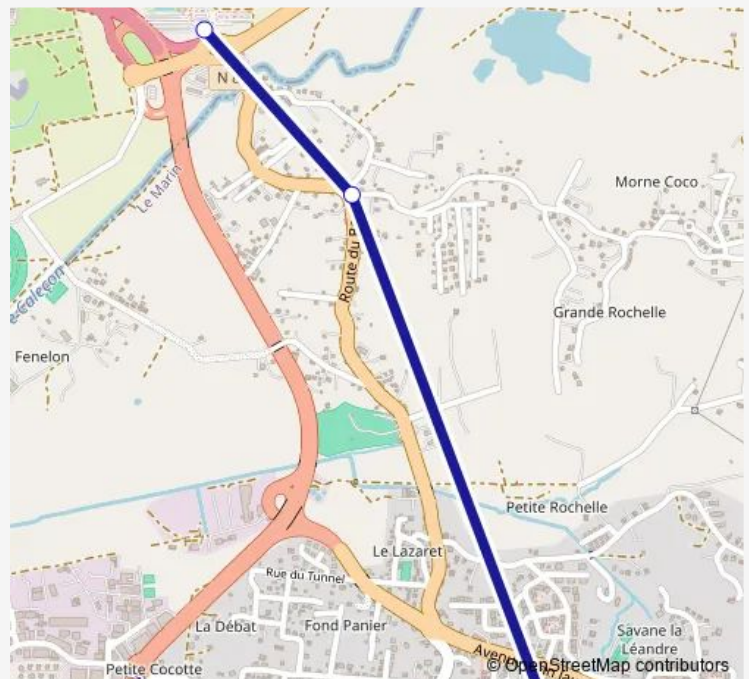

Direction

Le Lamentin - Pole Carrère Tcsp — Ducos - Gare Routière

3 stops

[Open route schedule](#)

Le Lamentin - Pole Carrère Tcsp

Ducos - Bac

Ducos - Gare Routière

Route schedule

Le Lamentin - Pole Carrère Tcsp — Ducos - Gare Routière

Monday 05:05-19:20

Tuesday 05:05-19:20

Wednesday 05:05-19:20

Thursday 05:05-19:20

Friday 05:05-19:20

Saturday 05:30-19:20

Sunday 05:52-19:10

Route info

Direction: Le Lamentin - Pole Carrère Tcsp

Stops: 3

Trip Duration: 0 hour 15 min

Direction

Ducos - Gare Routière — Le Lamentin - Pole Carrère Tcsp

3 stops

[Open route schedule](#)

Ducos - Gare Routière

Ducos - Bac

Le Lamentin - Pole Carrère Tcsp

Route schedule

Ducos - Gare Routière — Le Lamentin - Pole Carrère Tcsp

Monday	04:40-19:05
Tuesday	04:40-19:05
Wednesday	04:40-19:05
Thursday	04:40-19:05
Friday	04:40-19:05
Saturday	05:10-19:05
Sunday	05:35-18:50