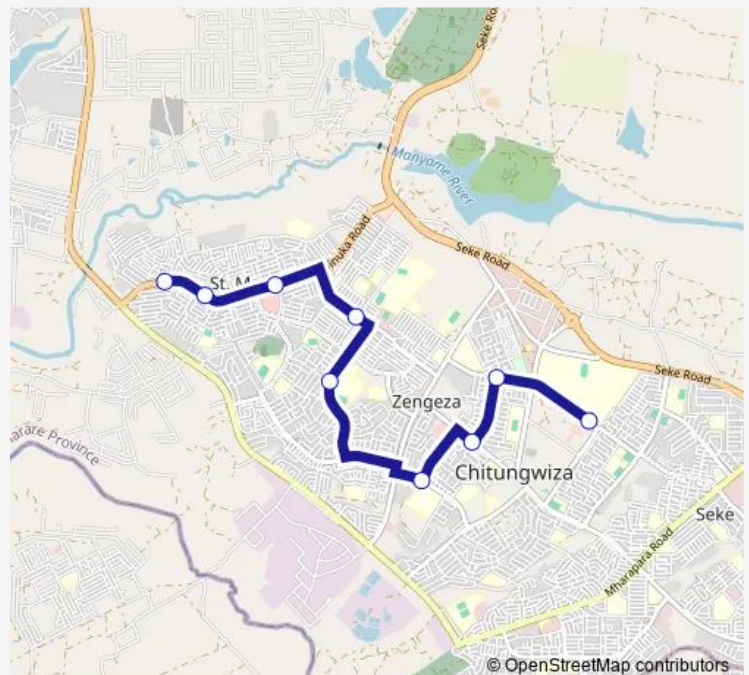

Chitungwiza Hospital Hub

Salvation Army Church

Zengeza 7 Primary School Sign

Ok

Hunyani

Manyame Location

## Route schedule

Town Centre — Manyame Location

Monday 12:19

Tuesday 12:19

Wednesday 12:19

Thursday 12:19

Friday 12:19

Saturday 12:19

## Route info

Direction: Town Centre

Stops: 9

Trip Duration: 0 hour 36 min

Town Center to St Mary

Communal Taxi Service time schedules and route maps are available in an offline PDF at [busmaps.com](https://busmaps.com). Use the [busmaps.com](https://busmaps.com) website to see live bus times, train schedule or subway schedule, and step-by-step directions for all public transit in Harare