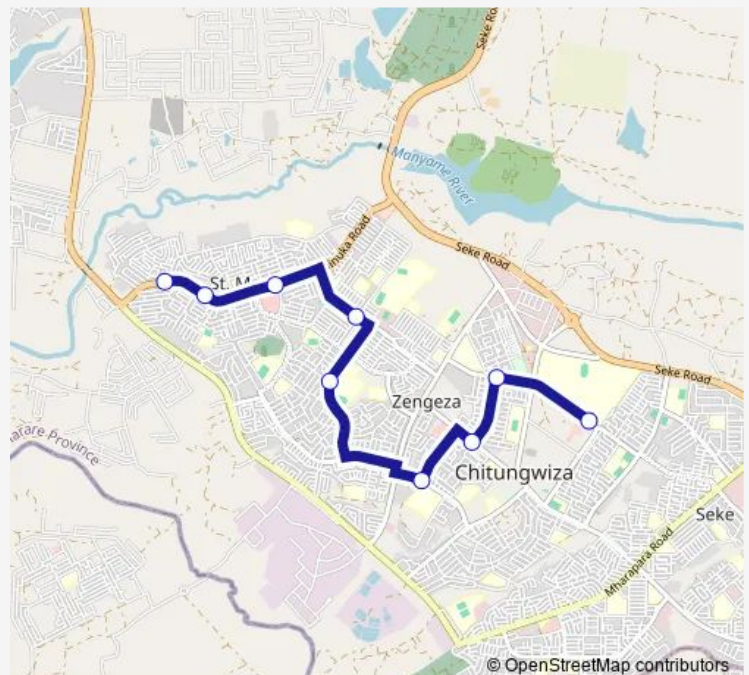

Chitungwiza Hospital Hub

Salvation Army Church

Zengeza 7 Primary School Sign

Ok

Hunyani

Manyame Location

## Route schedule

Town Centre — Manyame Location

Monday 12:19

Tuesday 12:19

Wednesday 12:19

Thursday 12:19

Friday 12:19

Saturday 12:19

## Route info

Direction: Town Centre

Stops: 9

Trip Duration: 0 hour 36 min

Town Center to St Mary

Communal Taxi Service time schedules and route maps are available in an offline PDF at [busmaps.com](https://busmaps.com). Use the [busmaps.com](https://busmaps.com) website to see live bus times, train schedule or subway schedule, and step-by-step directions for all public transit in Harare