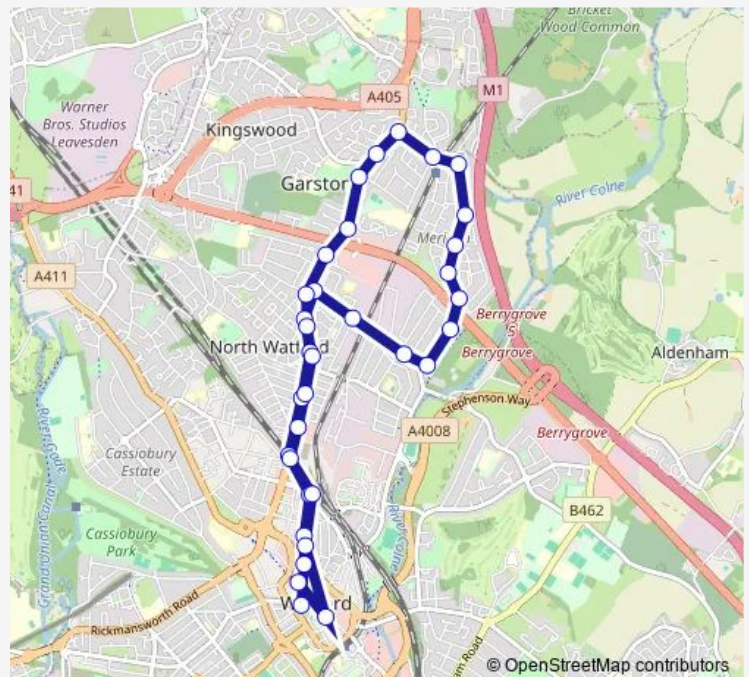

Railway Bridge

Regent Street

Windsor Road

Buckingham Road

Bushey Mill Crescent

Watford North Railway Station

Tudor Arms PH

Woodmere Avenue

Rochester Drive

### Route schedule

Market Street — Clarendon Road

Monday —

Tuesday —

Wednesday —

Thursday —

Friday —

Saturday 08:55-18:25

### Route info

Direction: Market Street

Stops: 34

Trip Duration: 0 hour 51 min

■ W4 — Watford & Meriden Circular

BusMaps

First Avenue

Cow Lane