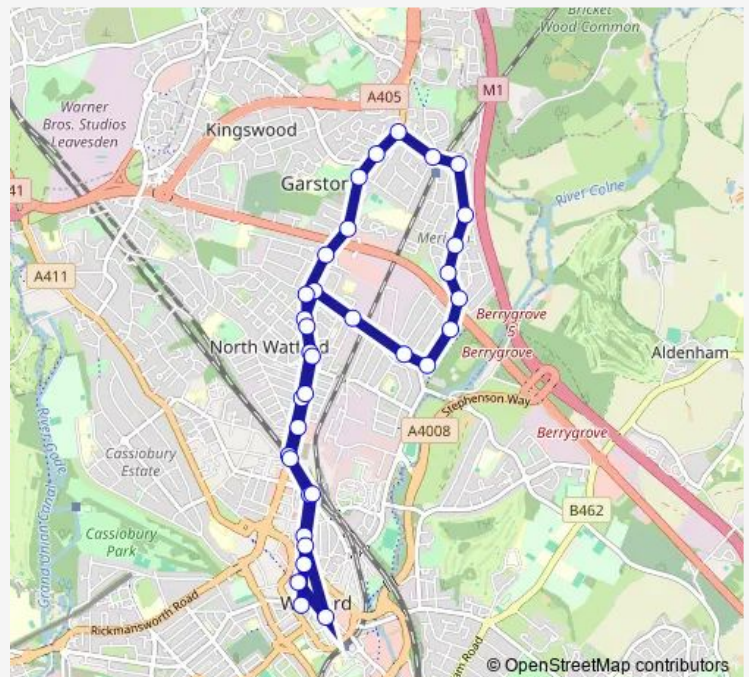

Railway Bridge

Regent Street

Windsor Road

Buckingham Road

Bushey Mill Crescent

Watford North Railway Station

Tudor Arms PH

Woodmere Avenue

Rochester Drive

### Route schedule

Market Street — Clarendon Road

Monday —

Tuesday —

Wednesday —

Thursday —

Friday —

Saturday 08:55-18:25

### Route info

Direction: Market Street

Stops: 34

Trip Duration: 0 hour 51 min

■ W4 — Watford & Meriden Circular

BusMaps

First Avenue

Cow Lane