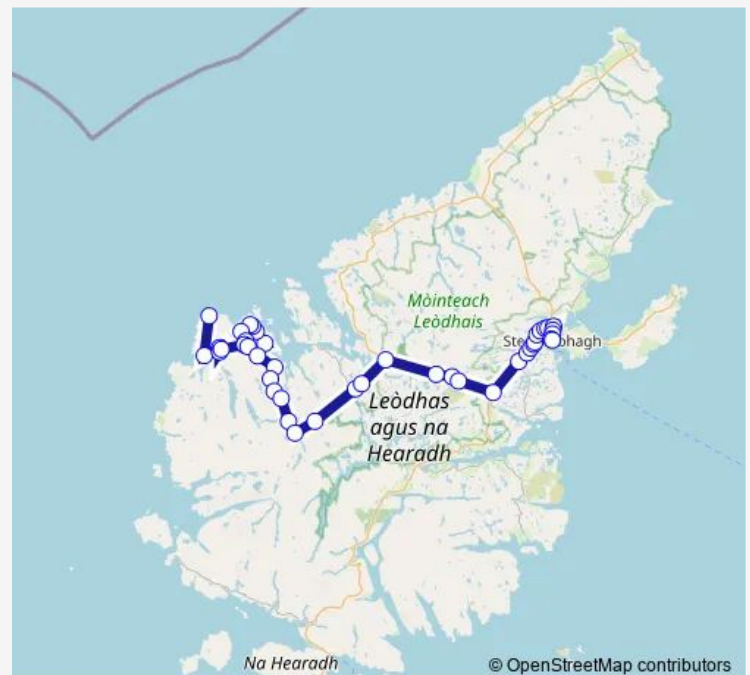

Saturday —

Sunday —

Route info

Direction: Bus Shelter

Stops: 19

Trip Duration: 0 hour 50 min

■ W4

Direction

Township — Bus Station

40 stops

[Open route schedule](#)

Township

Township

Road End

Township

Road End