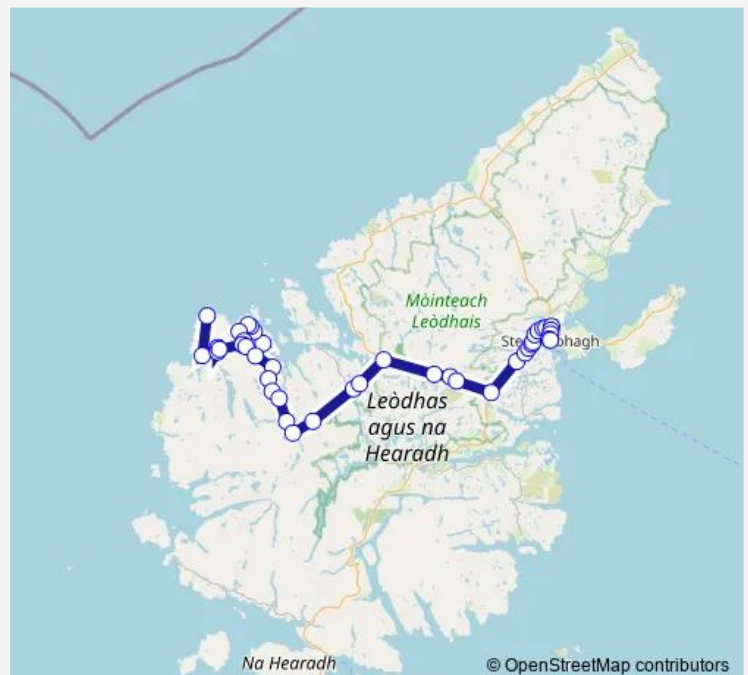

### Route schedule

Bus Shelter — Township

Monday 08:05-16:23

Tuesday 08:05-16:23

Wednesday 08:05-16:23

Thursday 08:05-16:23

Friday 08:05-15:35

Saturday —

### Route info

Direction: Bus Shelter

Stops: 19

Trip Duration: 0 hour 50 min

■ W4