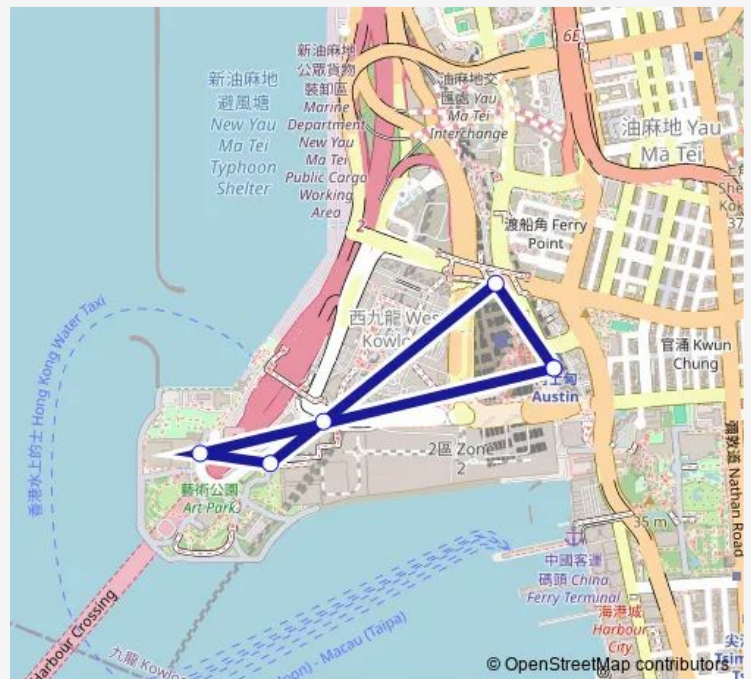

Bus W4 High Speed Rail (West Kowloon Station) - Hong Kong Palace Museum (Circular)

[Go to website](#)

Direction

[Kmb] High Speed Rail (West Kowloon Station) — [Kmb] High Speed Rail (West Kowloon Station)

6 stops

[Open route schedule](#)

[Kmb] High Speed Rail (West Kowloon Station)

[Ctb] Austin Station, Jordan Road[[Kmb] Austin Station Jordan Road

[Ctb] Austin Road West[[Kmb] Austin Road West

[Kmb] M+

[Ctb] Hong Kong Palace Museum, Museum Drive[[Kmb] Hong Kong Palace Museum

[Kmb] High Speed Rail (West Kowloon Station)

Route schedule

[Kmb] High Speed Rail (West Kowloon Station) — [Kmb] High Speed Rail (West Kowloon Station)

Monday	—
Tuesday	—
Wednesday	—
Thursday	—
Friday	—
Saturday	08:00-14:30
Sunday	08:00-14:30

Route info

Direction: [Kmb] High Speed Rail (West Kowloon Station)

Stops: 6

Trip Duration: 0 hour 8 min

■ W4 — High Speed Rail (West Kowloon Station) - Hong Kong Palace Museum (Circular)

W4 Bus time schedules and route maps are available in an offline PDF at busmaps.com. Use the busmaps.com website to see live bus times, train schedule or subway schedule, and step-by-step directions for all public transit in Central