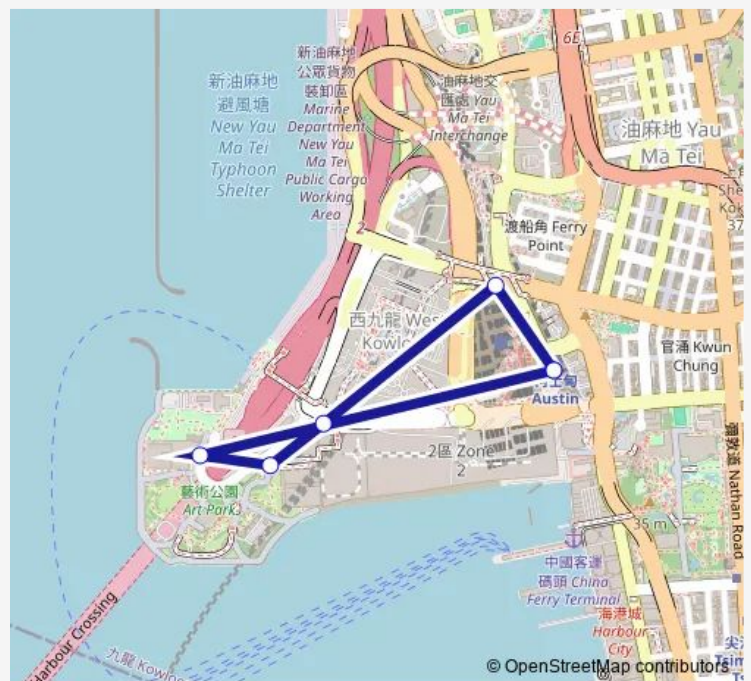

### Direction

[Kmb] High Speed Rail (West Kowloon Station) — [Kmb] High Speed Rail (West Kowloon Station)

6 stops

[Open route schedule](#)

[Kmb] High Speed Rail (West Kowloon Station)

[Ctb] Austin Station, Jordan Road[[Kmb] Austin Station Jordan Road

[Ctb] Austin Road West[[Kmb] Austin Road West

[Kmb] M+

[Ctb] Hong Kong Palace Museum, Museum Drive[[Kmb] Hong Kong Palace Museum

[Kmb] High Speed Rail (West Kowloon Station)

### Route schedule

[Kmb] High Speed Rail (West Kowloon Station) — [Kmb] High Speed Rail (West Kowloon Station)

Monday	—
Tuesday	—
Wednesday	—
Thursday	—
Friday	—
Saturday	08:00-14:30
Sunday	08:00-14:30

### Route info

Direction: [Kmb] High Speed Rail (West Kowloon Station)

Stops: 6

Trip Duration: 0 hour 8 min

■ W4 — High Speed Rail (West Kowloon Station) - Hong Kong Palace Museum (Circular)

W4 Bus time schedules and route maps are available in an offline PDF at [busmaps.com](https://busmaps.com). Use the [busmaps.com](https://busmaps.com) website to see live bus times, train schedule or subway schedule, and step-by-step directions for all public transit in Central