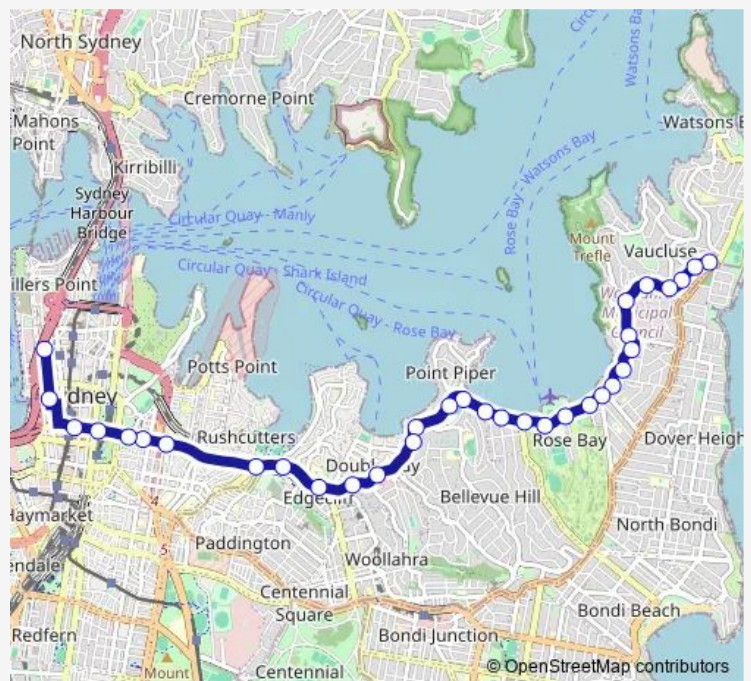

Bus 324X Vaucluse to City Wynyard (Express Service)

[Go to website](#)

Direction

New South Head Rd At Old South Head Rd — Wynyard Station, Kent St, Stand V

33 stops

[Open route schedule](#)

- New South Head Rd At Old South Head Rd
- New South Head Rd Opp Serpentine Pde
- New South Head Rd At Laguna St
- New South Head Rd Before Girilang Av
- New South Head Rd Near Captain Pipers Rd
- New South Head Rd At Clairvaux Rd
- New South Head Rd At Towns Rd
- New South Head Rd Opp Kambala School
- New South Head Rd At Fernleigh Gdns
- St Mary Magdalene Church, New South Head Rd
- New South Head Rd At Newcastle St
- New South Head Rd At Norwich Rd
- New South Head Rd At Kent Rd
- New South Head Rd At Elanora St
- New South Head Rd At O'Sullivan Rd
- New South Head Rd At Salisbury Rd
- New South Head Rd At Cranbrook Rd
- New South Head Rd At Rose Bay Av
- New South Head Rd Opp Wolseley Rd
- New South Head Rd After Victoria Rd
- New South Head Rd At Preston Av

Route schedule

New South Head Rd At Old South Head Rd — Wynyard Station, Kent St, Stand V

Monday	07:19-07:32
Tuesday	07:19-07:32
Wednesday	07:19-07:32
Thursday	07:19-07:32
Friday	07:19-07:32
Saturday	—
Sunday	—

Route info

Direction: New South Head Rd At Old South Head Rd

Stops: 33

Trip Duration: 0 hour 56 min

324X — Vaucluse to City Wynyard (Express Service) **BusMaps**

New South Head Rd Opp Knox St

New South Head Rd Opp Henrietta St

Edgecliff Station, New South Head Rd, Stand N

New South Head Rd Opp New Beach Rd

Craigend St After Neild Av

William St At Bourke St

William St After Crown St

Australian Museum, William St

Hyde Park, Park St, Stand C