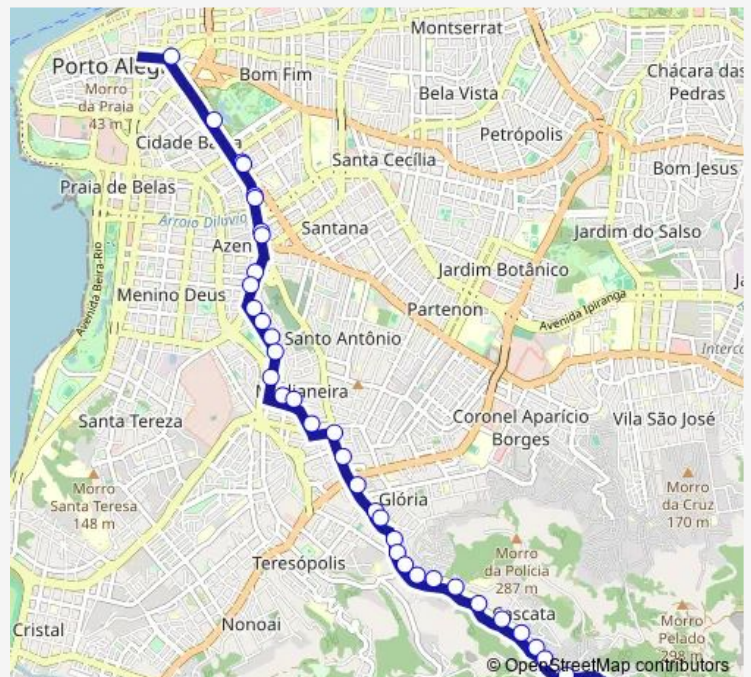

Friday 06:25-23:30

Saturday 06:25-23:15

Sunday 06:25-22:35

Route info

Direction: Joao Pessoa 359 Viaduto Independencia

Stops: 35

Trip Duration: 0 hour 33 min

2541 — Embratel - Canudos - Cascatinha