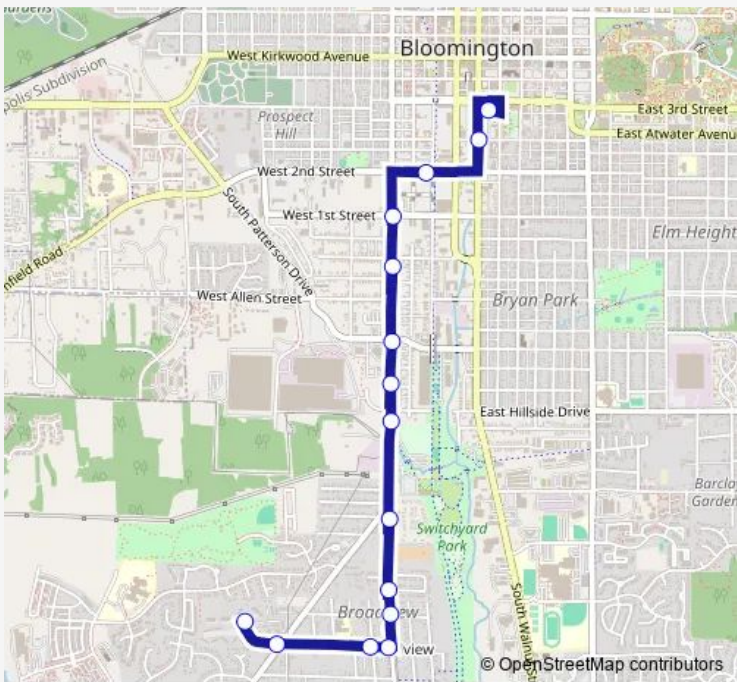

**Bus 2s 2 South Rogers**

[Go to website](#)

**Direction**  
 Transit Center — Countryview Apts & Providence Place Apts  
 13 stops  
[Open route schedule](#)

- Transit Center
- Washington St & 2nd St
- College Ave @ Seminary Square Kroger
- 1st St & Rogers St
- Rogers St & Dixie St
- Rogers St & Davis St
- Rogers St & Driscoll St
- Rogers St & Hillside Dr
- Rogers St & Rockport Rd
- Rockport Rd & Duncan Dr
- Rockport Rd & Countryside Ln
- Countryview Apts
- Countryview Apts & Providence Place Apts

**Route info**  
 Direction: Transit Center  
 Stops: 13  
 Trip Duration: 0 hour 10 min

2s — 2 South Rogers

## Direction

Countryview Apts & Providence Place Apts — Transit Center

15 stops

[Open route schedule](#)

Countryview Apts & Providence Place Apts

Graham Dr & Rockport Rd @ Countryview Apts

Graham Dr & Milton Dr

## Route info

Direction: Countryview Apts & Providence Place Apts

Stops: 15

Trip Duration: 0 hour 13 min

2s Bus time schedules and route maps are available in an offline PDF at [busmaps.com](http://busmaps.com). Use the [busmaps.com](http://busmaps.com) website to see live bus times, train schedule or subway schedule, and step-by-step directions for all public transit in Bloomington