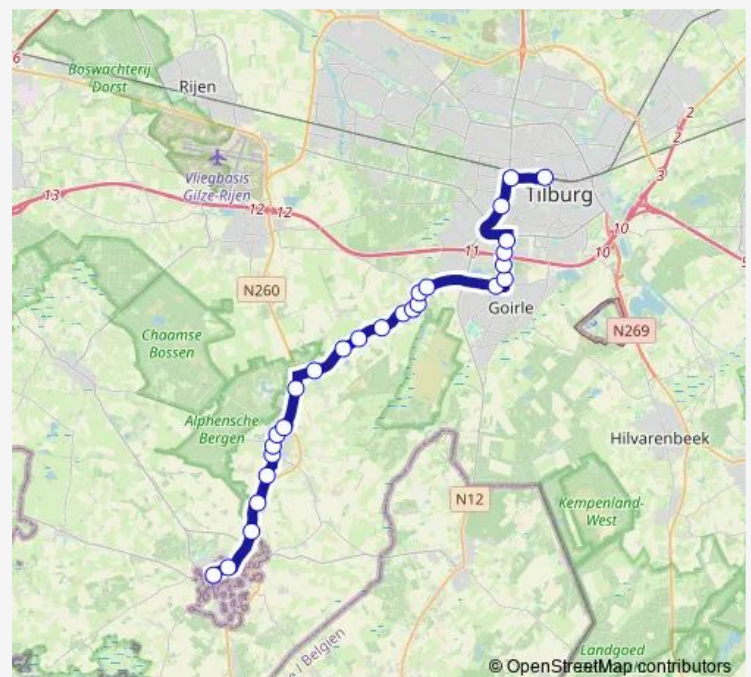

Bus 637 Baarle-Nassau - Tilburg

[Go to website](#)

Direction

Baarle-Nassau, St. Janstraat — Tilburg, Centraal Station (G)

27 stops

[Open route schedule](#)

Baarle-Nassau, St. Janstraat

Baarle-Nassau, Gen. Maczeklaan

Riel, Vonderstraat

Goirle, Venneweg

Goirle, Rillaersebaan

Route schedule

Baarle-Nassau, St. Janstraat — Tilburg, Centraal Station (G)

Monday 07:33

Tuesday 07:33

Wednesday 07:33

Thursday 07:33

Friday 07:33

Saturday —

Sunday —

Route info

Direction: Baarle-Nassau, St. Janstraat

Stops: 27

Trip Duration: 0 hour 46 min

637 — Baarle-Nassau - Tilburg

Goirle, Tilburgseweg

Tilburg, Viaduct A58

Tilburg, Willem II Stadion

Tilburg, Ringbaan West/Burg.Rauppstraat

Tilburg, Hart van Brabantlaan

Tilburg, Centraal Station (G)

637 Bus time schedules and route maps are available in an offline PDF at busmaps.com. Use the busmaps.com website to see live bus times, train schedule or subway schedule, and step-by-step directions for all public transit in Alphen