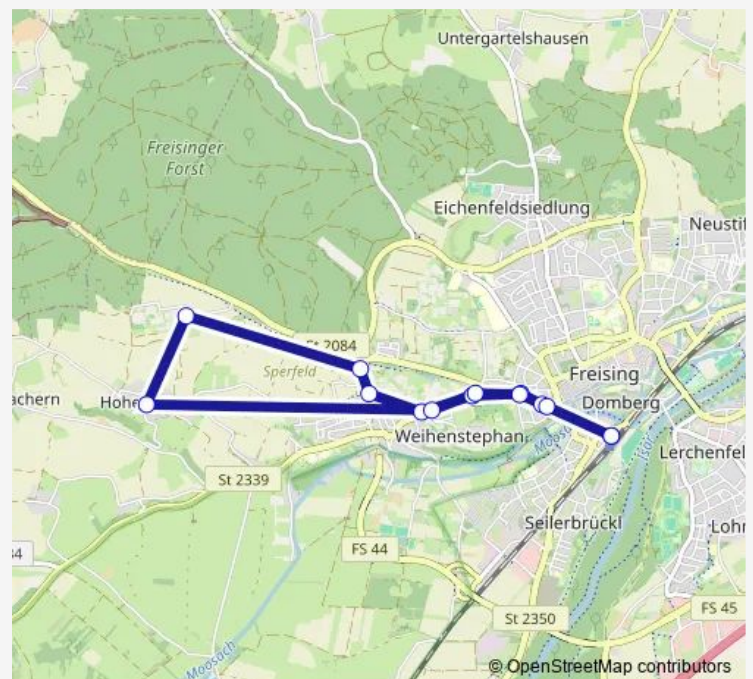

Route schedule

Freising — Freising *100*300 P+R-Platz

Monday	20:26
Tuesday	20:26
Wednesday	20:26
Thursday	20:26
Friday	20:26
Saturday	—
Sunday	—

Route info

Direction: Freising

Stops: 2

Trip Duration: 0 hour 26 min

■ 637 — Freising - Dürnast - Hohenbachern und zurück

Direction

Freising — Freising

14 stops

[Open route schedule](#)

Freising

Freising, Weihenstephaner Str

Freising, Thalhauser Straße

Freising, Thalhauser Straße

Freising, Weihenstephaner Str

Freising

Route schedule

Freising — Freising

Monday 05:52-19:53

Tuesday 05:52-19:53

Wednesday 05:52-19:53

Thursday 05:52-19:53

Friday 05:52-19:53

Saturday —

Sunday —

Route info

Direction: Freising

Stops: 14

Trip Duration: 0 hour 33 min