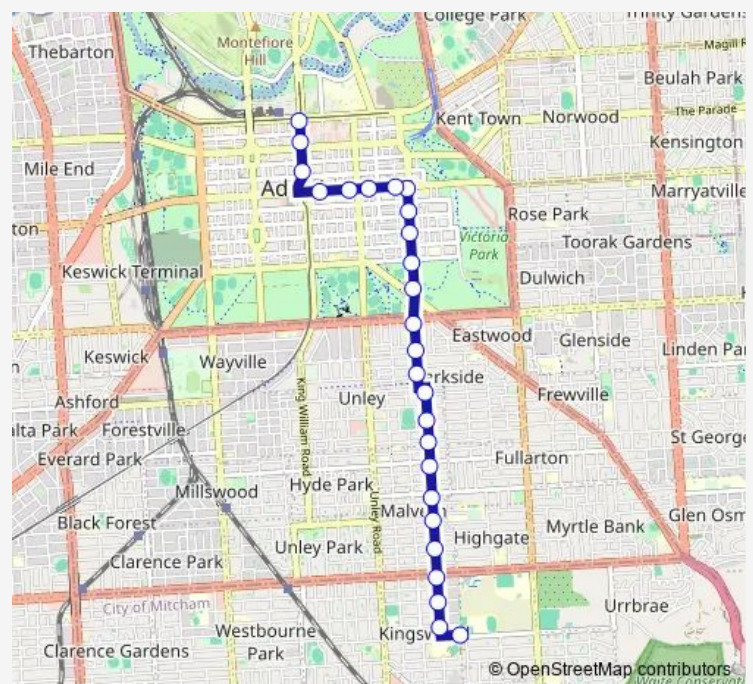

Stop 4 Duthy St - West side

Stop 3 George St - West side

Stop 2 George St - West side

Stop 1 George St - West side

Stop O2 Hutt Rd - West side

Stop O3 Hutt Rd - West side

Stop Q1 Hutt St - West side

Stop S1 Hutt St - West side

Stop T1 Hutt St - West side

Stop R1 Wakefield St - South side

Stop S1 Wakefield St - South side

### Route schedule

Stop School Tutt Ave / Unley High School - South side —  
Stop Y2 King William St - West side

Monday 15:40

Tuesday 15:40

Wednesday 15:40

Thursday 15:40

Friday 15:40

Saturday —

### Route info

Direction: Stop School Tutt Ave / Unley High School -  
South side

Stops: 26

Trip Duration: 0 hour 29 min

637 — Unley High School to City

Stop T1 Wakefield St - South side

Stop U1 Wakefield St - South side