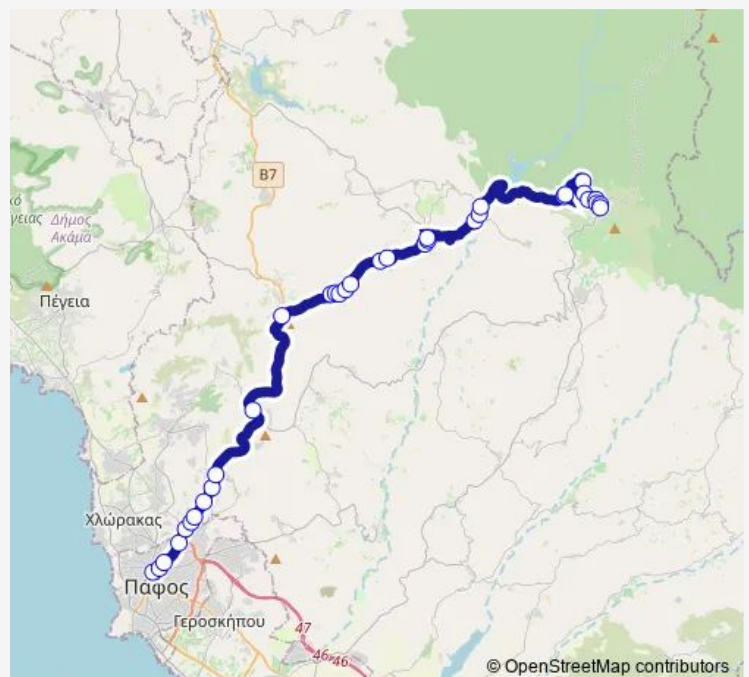

3rd Stop Psathi

1st Stop Agios Dimitrianos 1

2nd Stop Agios Dimitrianos 1

### Route schedule

Karavella Bus Station — Panagia Community Board

Monday 09:00-15:40

Tuesday 09:00-15:40

Wednesday 09:00-15:40

Thursday 09:00-15:40

Friday 09:00-15:40

Saturday 09:00-14:30

### Route info

Direction: Karavella Bus Station

Stops: 34

Trip Duration: 0 hour 50 min

637 — Karavella Station - Tsada - Polemi - Psathi - Ag. Dimitrianos - Kannaviou - Asprogia - Panagia

3rd Stop Agios Dimitrianos