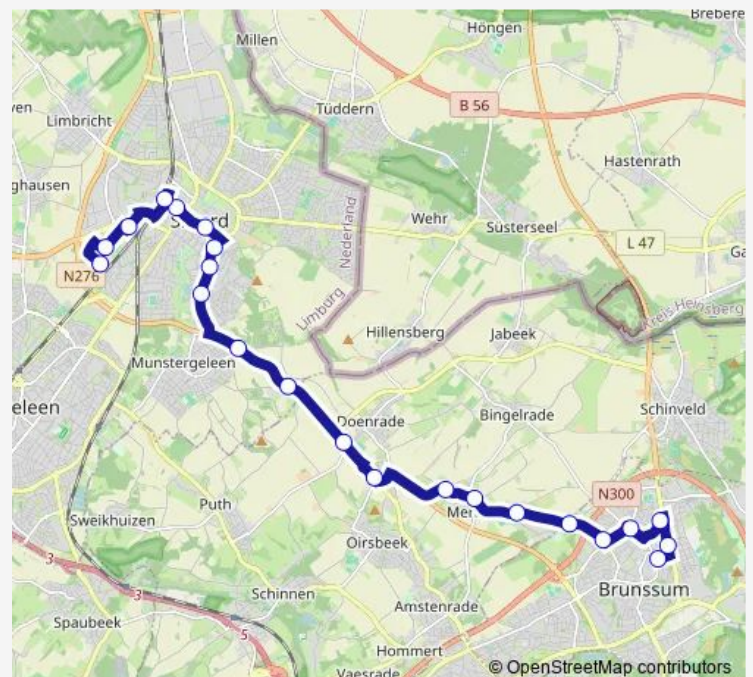

Direction

Brunssum, Busstation — Sittard, Sportzone

22 stops

[Open route schedule](#)

Brunssum, Busstation

Brunssum, Prins Hendriklaan

Brunssum, Dorpstraat

Brunssum, Merkelbeekerstraat

Brunssum, Kennedylaan/Europalaan

Brunssum, Loogstraat

Merkelbeek, Kerkstraat

Merkelbeek, Steenweg

Merkelbeek, Haagstraat

Doenrade, Klein Doenrade

Doenrade, Provincialeweg

Windraak, Windraak

Saturday —

Sunday —

Route info

Direction: Brunssum, Busstation

Stops: 22

Trip Duration: 0 hour 38 min

637 Bus time schedules and route maps are available in an offline PDF at busmaps.com. Use the busmaps.com website to see live bus times, train schedule or subway schedule, and step-by-step directions for all public transit in Brunssum