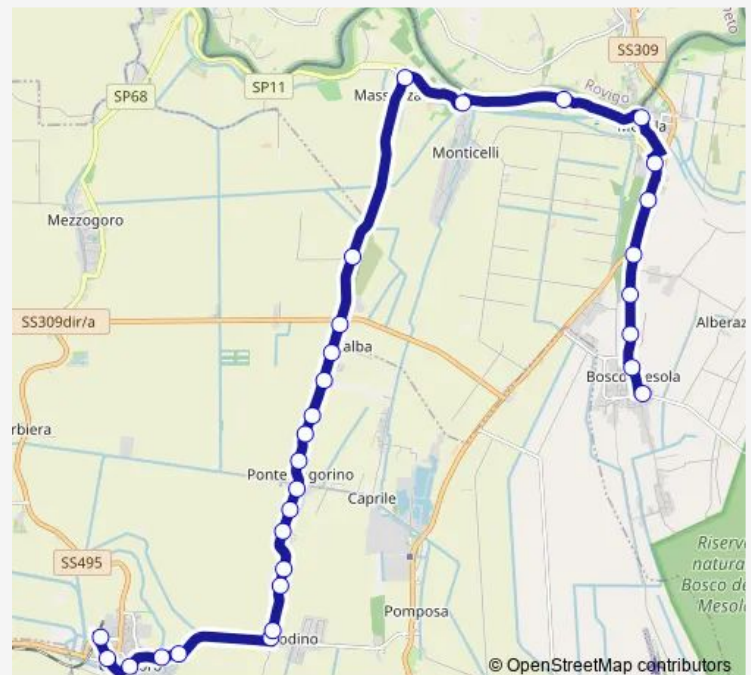

Italba Dune [717]

Massenzatica [718]

Ponte Chiaviconi [720]

Route schedule

Codigoro Stazione [143] — Bosco Mesola [830]

Monday 08:40-18:30

Tuesday 08:40-18:30

Wednesday 08:40-18:30

Thursday 08:40-18:30

Friday 08:40-18:30

Saturday 08:40-18:30

Sunday —

Route info

Direction: Codigoro Stazione [143]

Stops: 30

Trip Duration: 0 hour 29 min

637 — Taxibus Nord EST Linea 7

Belvedere [721]

Mesola [722]

Motte [723]

BAR Bianco [724]

Bivio Romea Fondo [725]

Buffalara [726]

Bosco Mesola Cimitero [728]