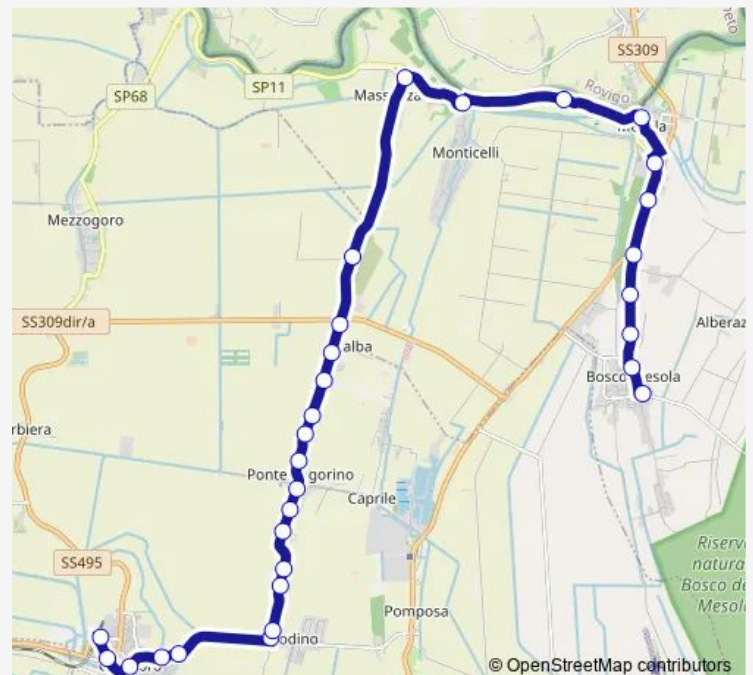

Ponte Chiaviconi [720]

### Route schedule

Codigoro Stazione [143] — Bosco Mesola [830]

Monday 08:40-18:30

Tuesday 08:40-18:30

Wednesday 08:40-18:30

Thursday 08:40-18:30

Friday 08:40-18:30

Saturday 08:40-18:30

### Route info

Direction: Codigoro Stazione [143]

Stops: 30

Trip Duration: 0 hour 29 min

637 — Taxibus Nord EST Linea 7

Belvedere [721]

Mesola [722]

Motte [723]