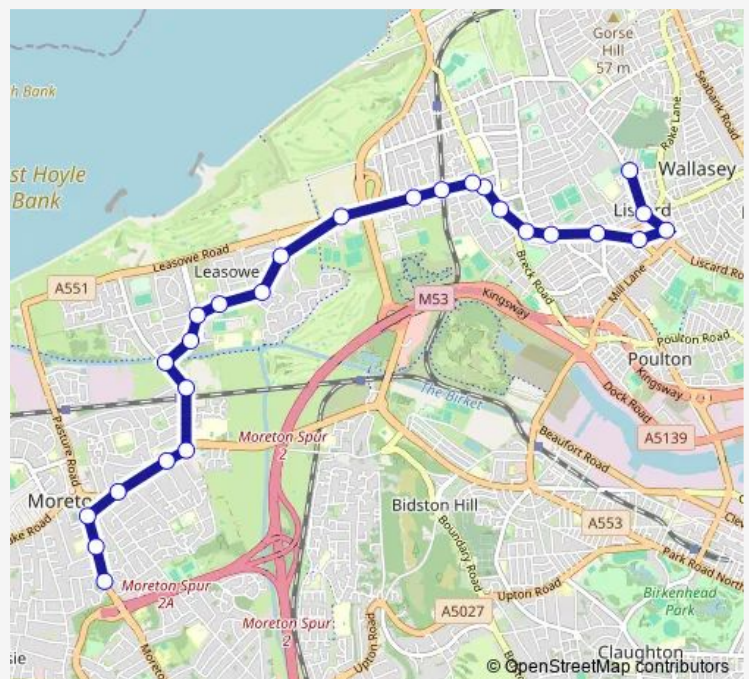

### Direction

Thirlmere Drive — Croft Drive

26 stops

[Open route schedule](#)

- Thirlmere Drive
- Silverlea Avenue
- Monk Road
- Dominick House
- Torrington Road
- Knaresborough Road
- Millthwaite Road
- School Lane
- Lycett Road
- Wallasey Village
- Wallasey Village Station
- Southcroft Road
- Heyes Drive
- Shackleton Road
- Kingham Close
- Hudson Road
- Twickenham Drive
- Reeds Avenue East
- Birket Avenue
- Leasowe Station
- Reeds Lane

### Route schedule

Thirlmere Drive — Croft Drive

Monday	15:15
Tuesday	15:15
Wednesday	15:15
Thursday	15:15
Friday	15:15
Saturday	—
Sunday	—

### Route info

Direction: Thirlmere Drive

Stops: 26

Trip Duration: 0 hour 28 min

637 — Seaview Road / Thirlmere Drive - Upton Road / Seaforth Drive

Stuart Avenue

Alwyn Gardens

Glebelands Road

Marian Drive

Croft Drive

637 Bus time schedules and route maps are available in an offline PDF at [busmaps.com](https://busmaps.com). Use the [busmaps.com](https://busmaps.com) website to see live bus times, train schedule or subway schedule, and step-by-step directions for all public transit in Wallasey