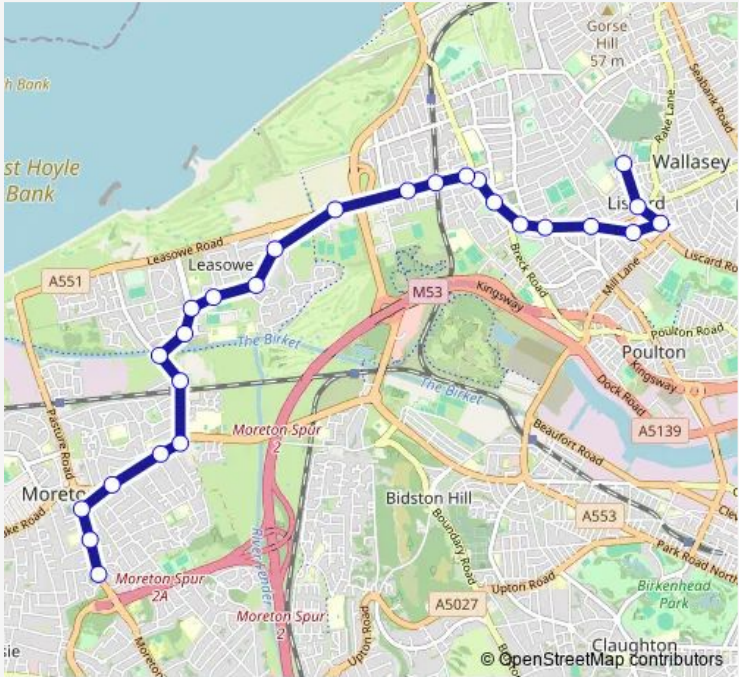

## Bus 637 Seaview Road / Thirlmere Drive - Upton Road / Seaforth Drive

[Go to website](#)

**Direction**  
 Thirlmere Drive — Croft Drive  
 26 stops  
[Open route schedule](#)

- Thirlmere Drive
- Silverlea Avenue
- Monk Road
- Dominick House
- Torrington Road
- Knaresborough Road
- Millthwaite Road
- School Lane
- Lycett Road
- Wallasey Village
- Wallasey Village Station
- Southcroft Road
- Heyes Drive
- Shackleton Road
- Kingham Close
- Hudson Road
- Twickenham Drive
- Reeds Avenue East
- Birket Avenue
- Leasowe Station
- Reeds Lane

Route schedule  
Thirlmere Drive — Croft Drive

Monday	15:15
Tuesday	15:15
Wednesday	15:15
Thursday	15:15
Friday	15:15
Saturday	—
Sunday	—

Route info  
 Direction: Thirlmere Drive  
 Stops: 26  
 Trip Duration: 0 hour 28 min

637 — Seaview Road / Thirlmere Drive - Upton Road / Seaforth Drive **BusMaps**

Stuart Avenue

Alwyn Gardens

Glebelands Road

Marian Drive

Croft Drive

637 Bus time schedules and route maps are available in an offline PDF at [busmaps.com](https://busmaps.com). Use the [busmaps.com](https://busmaps.com) website to see live bus times, train schedule or subway schedule, and step-by-step directions for all public transit in Wallasey

The schedule is provided in the local timezone. Times with "(+1)" indicate departures on the next day.

PDF file created on 2025-02-26

2024 BusMaps.com - All Rights Reserved