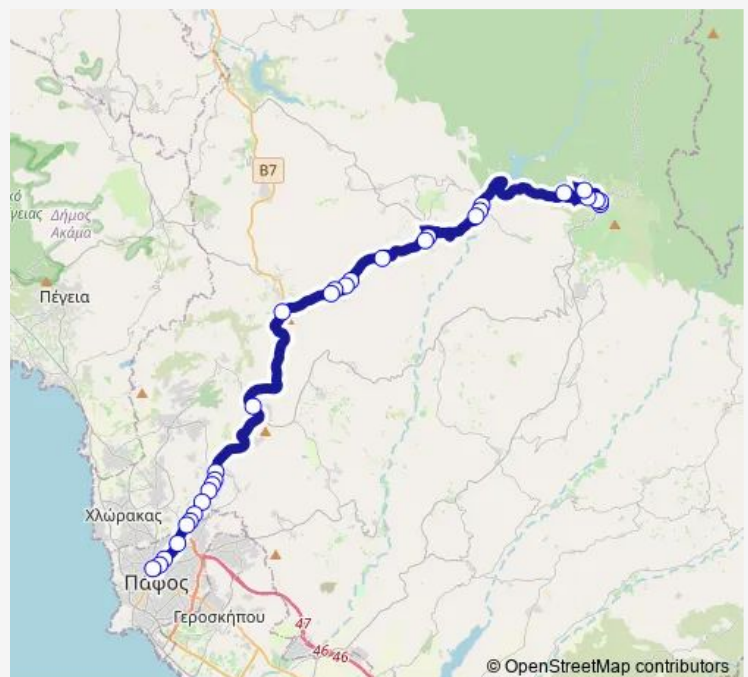

Mesogis Ave. - Panikou Chatzipanagi

Mesogi Industrial Area - 4th Stop

### Route schedule

Panagia Community Board — Karavella Bus Station

Monday	07:35
Tuesday	07:35
Wednesday	07:35
Thursday	07:35
Friday	07:35
Saturday	07:10
Sunday	—

### Route info

Direction: Panagia Community Board

Stops: 30

Trip Duration: 1 hour 0 min

637 — Panagia - Asprogia (village) - Kannaviou - Ag. Dimitrianos - Psathi - Polemi - Tsada - Karavella Station

Mesogi Industrial Area - 2nd Stop