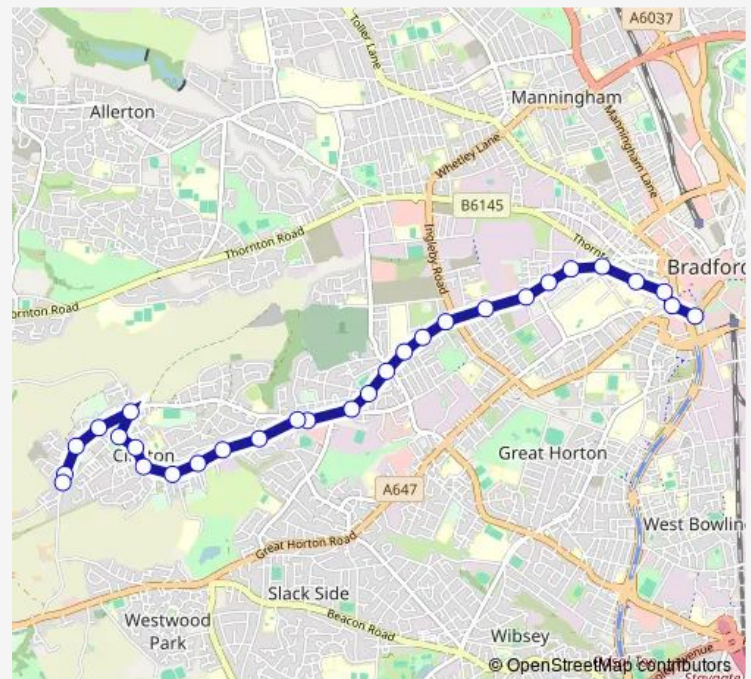

Thursday 05:46-21:54

Friday 05:46-21:54

Saturday 07:45-21:54

Sunday 08:54-21:54

Route info

Direction: Interchange

Stops: 29

Trip Duration: 0 hour 21 min

Clayton The Avenue

Direction

Clayton Town End A — Interchange

23 stops

[Open route schedule](#)

Clayton Town End A

Clayton Victoria Park

Nursery Road

Wednesday 06:50-18:20

Thursday 06:50-18:20

Friday 06:50-18:20

Saturday 08:50-18:45

Sunday —

Route info

Direction: Clayton Town End A

Stops: 23

Trip Duration: 0 hour 25 min

Direction

Clayton The Avenue — Interchange

27 stops

[Open route schedule](#)

Clayton The Avenue

Westminster Drive

Harry Lane