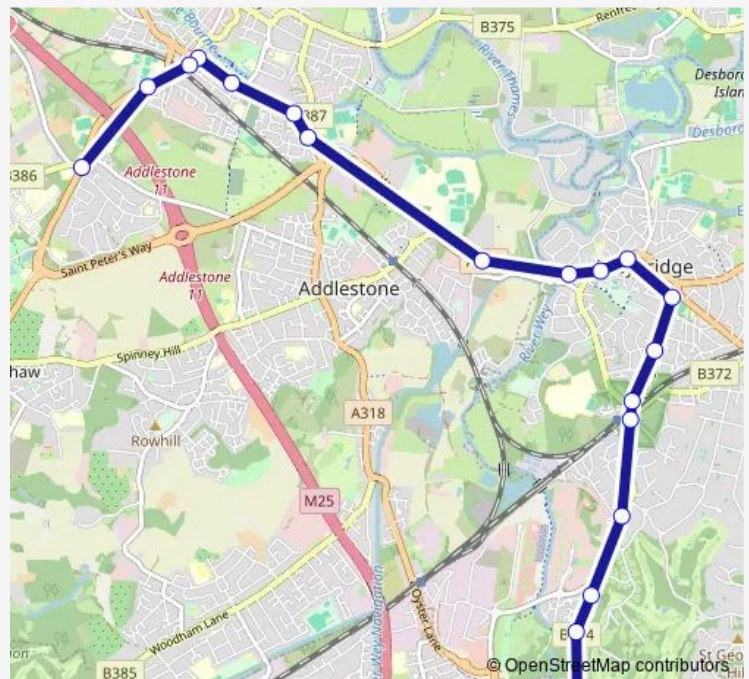

Runnymede Centre

Clay Corner

Eastworth Road

Charles Street

Chertsey Railway Station

Sir William Perkins's School

White Lodge Centre

### Route schedule

Plough Bridge — White Lodge Centre

Monday 07:42

Tuesday 07:42

Wednesday 07:42

Thursday 07:42

Friday 07:42

Saturday —

### Route info

Direction: Plough Bridge

Stops: 19

Trip Duration: 0 hour 38 min

637 — Byfleet - Brooklands - Weybridge - Chertsey

**Direction**

White Lodge Centre — Plough Bridge

19 stops

[Open route schedule](#)

White Lodge Centre

St Peter's Hospital

Sir William Perkins's School

Charles Street

Eastworth Road

Clay Corner

St George's College