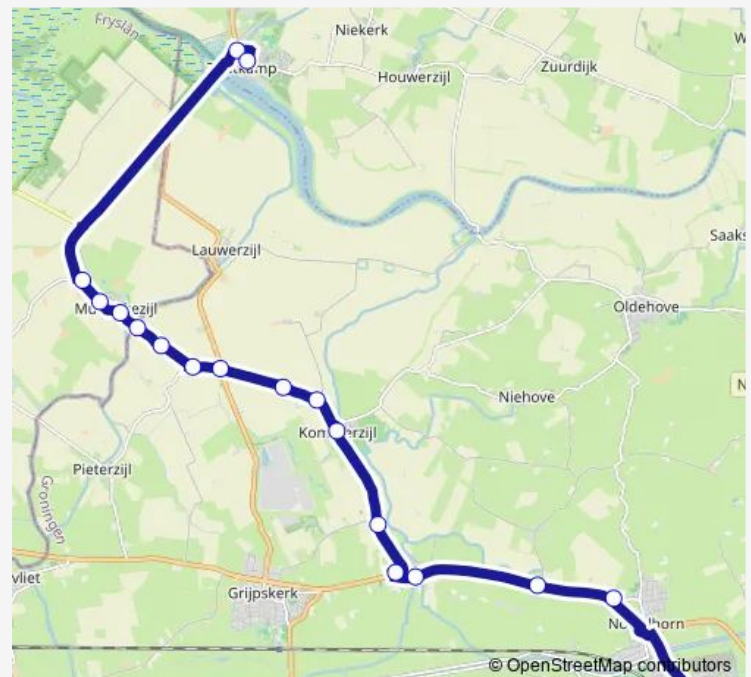

Munnekezijl, Wester Waarddijk 16

Munnekezijl, Brug

Munnekezijl, Driesprong

Munnekezijl, Kerkstraat

Munnekezijl, Oude dijk

Zoutkamp, S H Woldringhstraat

Zoutkamp, Marnestraat

**Route schedule**

Zuidhorn, Station (Perron B) — Zoutkamp, Marnestraat

Monday 07:22-17:38

Tuesday 07:22-17:38

Wednesday 07:22-17:38

Thursday 07:22-17:38

Friday 07:22-17:38

Saturday —

Sunday —

**Route info**

Direction: Zuidhorn, Station (Perron B)

Stops: 18

Trip Duration: 0 hour 26 min

■ 637 — Zoutkamp - Groningen

**BusMaps**

## Route info

Direction: Zoutkamp, Marnestraat

Stops: 18

Trip Duration: 0 hour 27 min

637 Bus time schedules and route maps are available in an offline PDF at [busmaps.com](https://busmaps.com). Use the [busmaps.com](https://busmaps.com) website to see live bus times, train schedule or subway schedule, and step-by-step directions for all public transit in Groningen