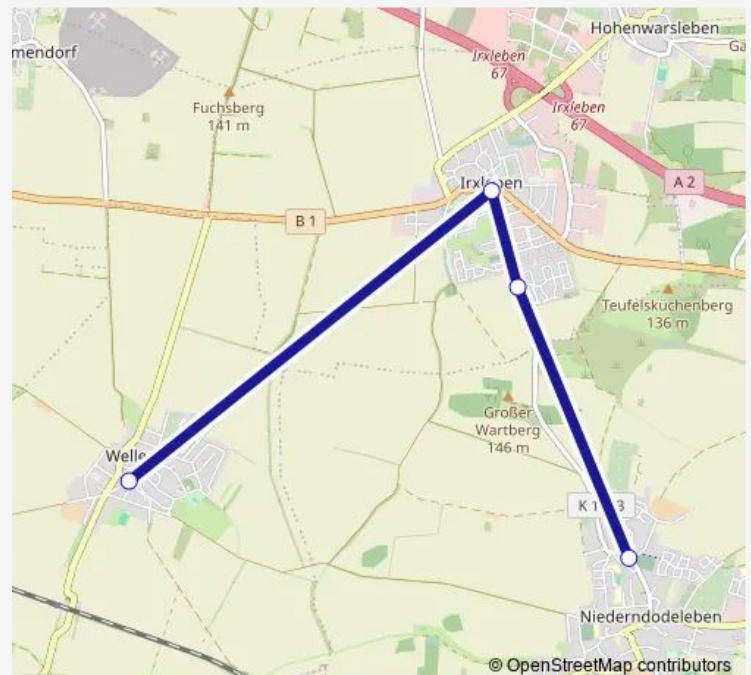

**Direction**

Rottmersleben — Bebertal, Schule

4 stops

[Open route schedule](#)

Rottmersleben

Rottmersleben, Schule

Klein Rottmersleben

Bebertal, Schule

## Route schedule

Rottmersleben — Bebertal, Schule

Monday 07:31

Tuesday 07:31

Wednesday 07:31

Thursday 07:31

Friday 07:31

Saturday —

## Route info

Direction: Rottmersleben

Stops: 4

Trip Duration: 0 hour 14 min

## Direction

Wellen (b. Magdeburg) (Bus) — Niederndodeleben, Schnarsleber Str.

4 stops

[Open route schedule](#)

Wellen (b. Magdeburg) (Bus)

Irxleben, Niederndodeleber Str.

Irxleben, Schnarsleber Str.

Niederndodeleben, Schnarsleber Str.