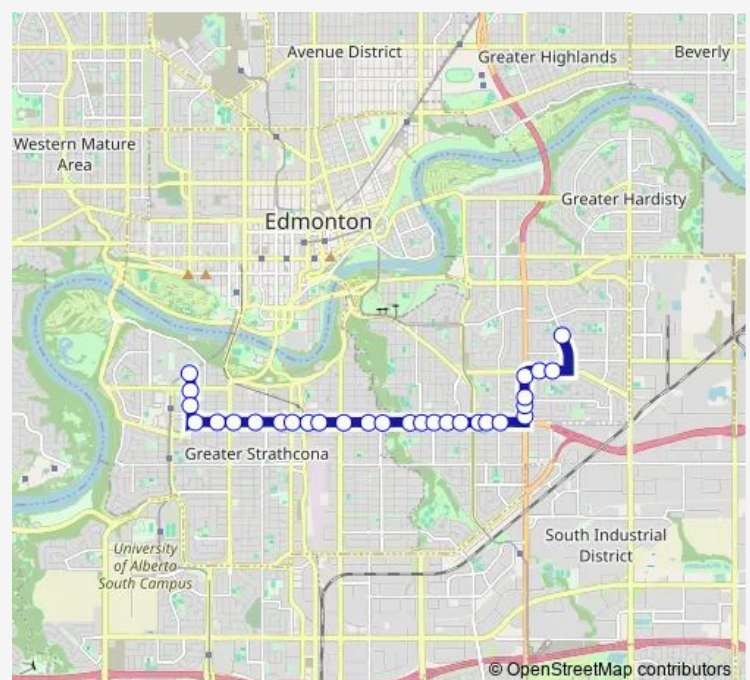

85 Street & 82 Avenue

83 Street & 82 Avenue

81 Street & 82 Avenue

Route schedule

University Transit Centre Bay B — Ottewell Road & 93A Avenue

Monday 08:23

Tuesday 08:23

Wednesday 08:23

Thursday 08:23

Friday 08:23

Saturday —

Sunday —

Route info

Direction: University Transit Centre Bay B

Stops: 29

Trip Duration: 0 hour 27 min

637 — Braemar - University

79 Street & 82 Avenue

75 Street & 83 Avenue

75 Street & 84 Avenue

75 Street & 86 Avenue

75 Street & 90 Avenue

73 Street & 90 Avenue

71 Street & 90 Avenue

Ottewell Road & 93A Avenue

Direction

Ottewell Road & 94 Avenue — University Transit Centre
Bay B

33 stops

[Open route schedule](#)

Ottewell Road & 94 Avenue

Ottewell Road & 90 Avenue

71 Street & 90 Avenue