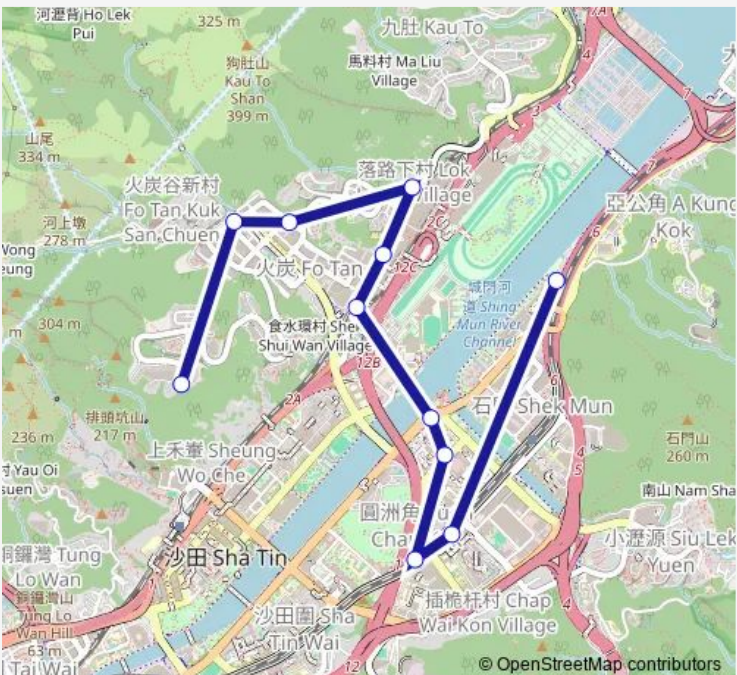

Bus 811A Greenwood Terrace - Pictorial Garden (Supplementary Service Route)

[Go to website](#)

Direction
 PICTORIAL GARDEN — SUI WO ROAD, VILLE DE JARDIN
 11 stops
[Open route schedule](#)

- PICTORIAL GARDEN
- CHAP WAI KON STREET, OUTSIDE PRIMA VILLA|CHAP WAI KON STREET, OPPOSITE CITY ONE STATION
- PRINCE OF WALES HOSPITAL
- NGAN SHING STREET, OUTSIDE CITY ONE SHATIN|NGAN SHING STREET, OUTSIDE NGAN SHING COMMERCIAL CENTRE
- TAI CHUNG KIU ROAD, OUTSIDE CITY ONE SHATIN|TAI CHUNG KIU ROAD OUTSIDE CITY ONE SHATIN BLOCK 5
- LOK KING STREET, OUTSIDE FO TAN STATION|FO TAN STATION
- LOK KING STREET, OPPOSITE JUBILEE GARDEN
- BUS LAY-BY AT LOK SHUN PATH ROUNDABOUT
- KWEI TEI STREET, OUTSIDE WAH YIU INDUSTRIAL CENTRE
- KWEI TEI STREET, OPPOSITE TO SUBSTATION
- SUI WO ROAD, VILLE DE JARDIN

Route schedule
 PICTORIAL GARDEN — SUI WO ROAD, VILLE DE JARDIN

Monday	06:15
Tuesday	06:15
Wednesday	06:15
Thursday	06:15
Friday	06:15
Saturday	06:15
Sunday	06:15

Route info
 Direction: PICTORIAL GARDEN
 Stops: 11
 Trip Duration: 0 hour 24 min

Direction

SUI WO ROAD, VILLE DE JARDIN — PICTORIAL GARDEN

12 stops

[Open route schedule](#)

SUI WO ROAD, VILLE DE JARDIN

TSUNG TAU HA ROAD, OUTSIDE FO TAN INDUSTRIAL CENTRE

BUS LAY-BY AT LOK SHUN PATH ROUNDABOUT

Wednesday 10:00

Thursday 10:00

Friday 10:00

Saturday 10:00

Sunday 10:00

Route info

Direction: PICTORIAL GARDEN

Stops: 12