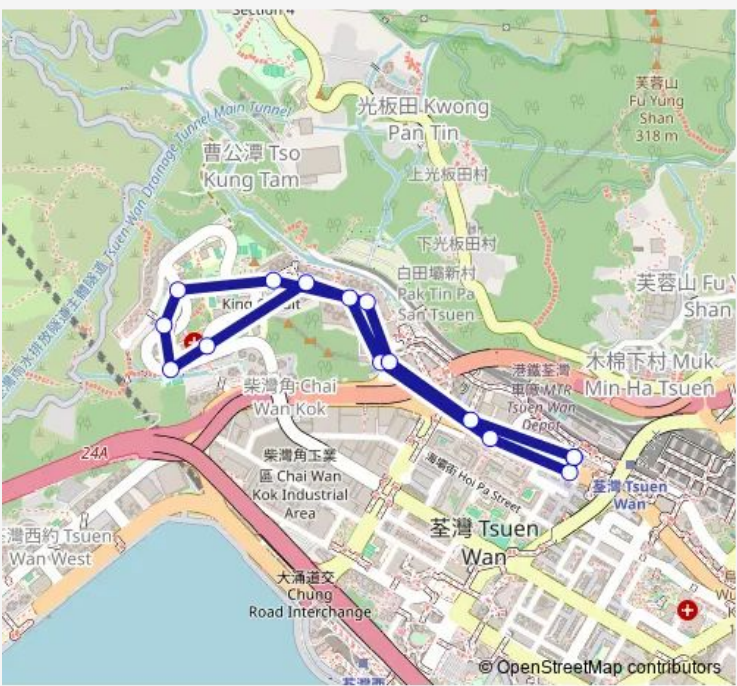

15 stops

[Open route schedule](#)

- [Kmb] Tsuen WAN Station BUS Terminus[Xb] Tsuen WAN Station NAM Fung Centre BUS Terminus
- [Kmb] FU WAH Street Tsuen Wan[[Lwb] FU WAH Street
- [Kmb] Wing Hong House FUK LOI Estate[[Lwb] Wing Hong House FUK LOI Estate
- [Kmb] MEI WAN Street[[Lwb] MEI WAN Street
- [Kmb] Tsuen King Garden[[Lwb] Tsuen King Garden
- [Kmb] Tsuen WAN Centre[[Lwb] Tsuen WAN Centre
- [Kmb] Church OF THE Annunciation[[Lwb] Church OF THE Annunciation
- [Kmb] Tsuen WAN Adventist Hospital[[Lwb] Tsuen WAN Adventist Hospital
- [Kmb] Allway Gardens BUS Terminus[[Lwb] Allway Gardens BUS Terminus
- [Kmb] Tsuen King Circuit Market[[Lwb] Tsuen King Circuit Market
- [Kmb] Tsuen WAN Centre[[Lwb] Tsuen WAN Centre
- [Kmb] Tsuen King Garden Phase 2[[Lwb] Tsuen King Garden Phase 2
- [Kmb] MEI WAN Street
- [Kmb] Discovery Park[[Lwb] Discovery Park[Xb] Tsuen WAN Castle Peak Road NO. 388
- [Kmb] Tsuen WAN Station BUS Terminus[Xb] Tsuen WAN Station NAM Fung Centre BUS Terminus

Route schedule

[Kmb] Tsuen WAN Station BUS Terminus[Xb] Tsuen WAN Station NAM Fung Centre BUS Terminus — [Kmb] Tsuen WAN Station BUS Terminus[Xb] Tsuen WAN Station NAM Fung Centre BUS Terminus

Monday	01:00
Tuesday	01:00
Wednesday	01:00
Thursday	01:00
Friday	01:00
Saturday	01:00
Sunday	01:00

**Route info**

Direction: [Kmb] Tsuen WAN Station BUS Terminus[Xb] Tsuen WAN Station NAM Fung Centre BUS Terminus

Stops: 15

Trip Duration: 0 hour 8 min

N39 Bus time schedules and route maps are available in an offline PDF at [busmaps.com](https://busmaps.com). Use the [busmaps.com](https://busmaps.com) website to see live bus times, train schedule or subway schedule, and step-by-step directions for all public transit in Tsuen Wan