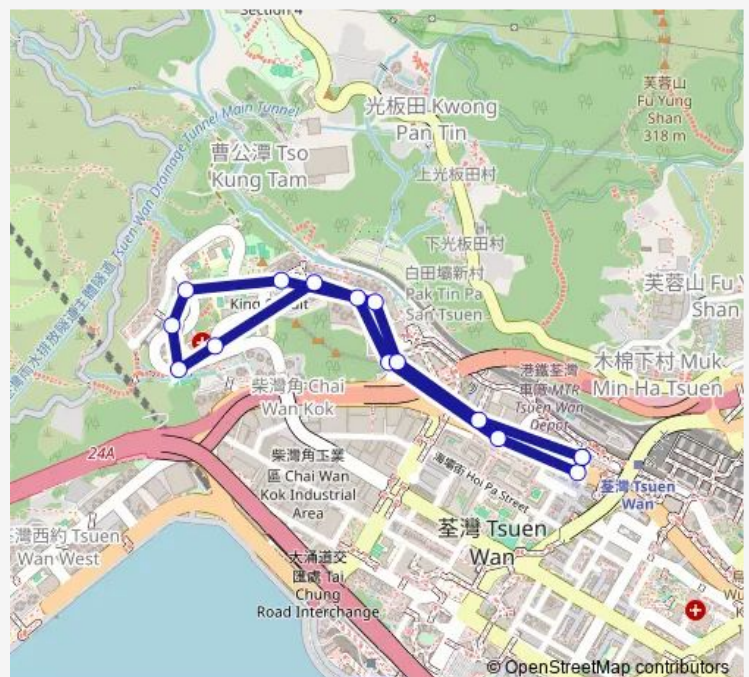

Tuesday 01:00

Wednesday 01:00

Thursday 01:00

Friday 01:00

Saturday 01:00

Sunday 01:00

### Route info

Direction: [Kmb] Tsuen WAN Station BUS Terminus[[Xb] Tsuen WAN Station NAM Fung Centre BUS Terminus

Stops: 15

Trip Duration: 0 hour 7 min

N39 Bus time schedules and route maps are available in an offline PDF at [busmaps.com](https://busmaps.com). Use the [busmaps.com](https://busmaps.com) website to see live bus times, train schedule or subway schedule, and step-by-step directions for all public transit in Tsuen Wan