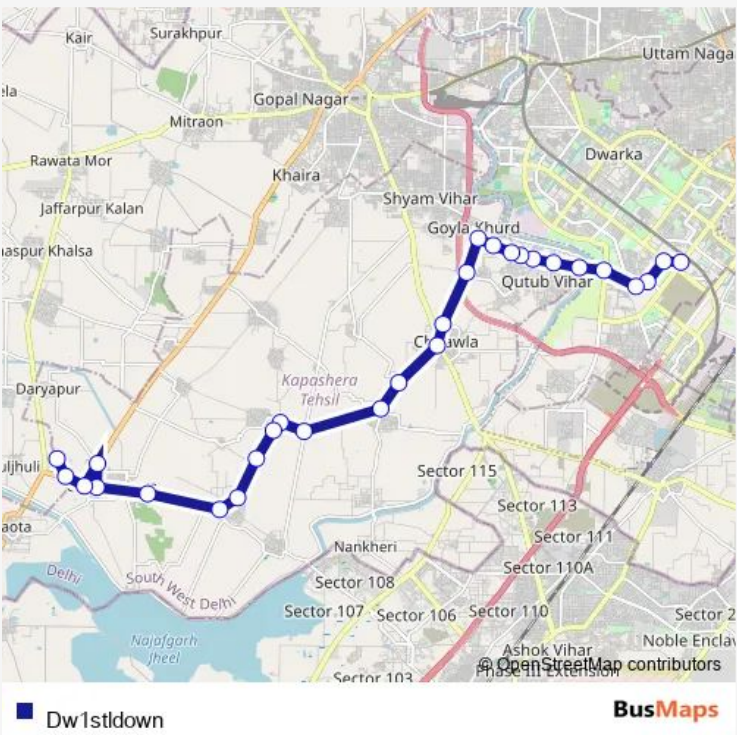

Bus Dw1stldown

[Go to website](#)

Direction
 Nhai Building/ Dwarka Sec-10 Metro Station — Ghuman Hera Cluster Depot 2
 29 stops
[Open route schedule](#)

- Nhai Building/ Dwarka Sec-10 Metro Station
- Dwarka Sec-19 Modern School
- Amrohi More
- St Marry School
- Palm Court Sec 19B Dwarka
- Police Post
- Qutub Vihar Phase-I Kikar Stand
- Jhankar Crossing
- Goyla Dairy
- Nehru Bus Stand Goyla Dairy
- St Thomas School Goyla Vihar
- Taj Pur More
- Taj Pur Khurd
- Chhawla Village
- Chhawla Village Kangan Heri Road
- Rishal Vihar
- Kangan Heri - I
- Daulat Pur Crossing
- Shikar Pur Crossing
- Sarvodya School Daulat Pur
- Aslatpur Crossing

Route schedule
 Nhai Building/ Dwarka Sec-10 Metro Station — Ghuman Hera Cluster Depot 2

| | |
|-----------|-------------|
| Monday | 12:20-23:59 |
| Tuesday | 12:20-23:59 |
| Wednesday | 12:20-23:59 |
| Thursday | 12:20-23:59 |
| Friday | 12:20-23:59 |
| Saturday | 12:20-23:59 |
| Sunday | 12:20-23:59 |

Route info
 Direction: Nhai Building/ Dwarka Sec-10 Metro Station
 Stops: 29
 Trip Duration: 1 hour 17 min

Shikar Pur Village

Ghuman Hera Crossing

Sub Division Office

Ghuman Hera Village

Ghuman Hera More / Shikarpur Crossing

Ghuman Hera Village Main Road

Ghuman Hera DTC Depot Crossing

Ghuman Hera Cluster Depot 2

Dw1stldown Bus time schedules and route maps are available in an offline PDF at busmaps.com. Use the busmaps.com website to see live bus times, train schedule or subway schedule, and step-by-step directions for all public transit in Gurugram