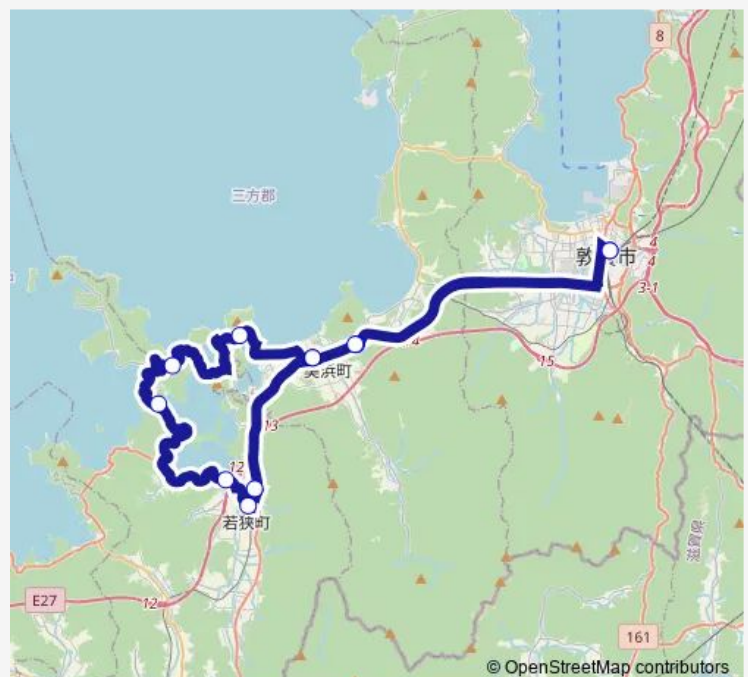

### Route schedule

Jr三方駅 — Jr三方駅

Monday 11:24-14:44

Tuesday 11:24-14:44

Wednesday —

Thursday 11:24-14:44

Friday —

Saturday —

### Route info

Direction: Jr三方駅

Stops: 9

Trip Duration: 1 hour 27 min

## Route info

Direction: Jr敦賀駅

Stops: 14

Trip Duration: 2 hour 54 min

## Route info

Direction: Jr敦賀駅

Stops: 12

Trip Duration: 2 hour 26 min

ゴコイチバス Bus time schedules and route maps are available in an offline PDF at busmaps.com. Use the busmaps.com website to see live bus times, train schedule or subway schedule, and step-by-step directions for all public transit in Tsuruga