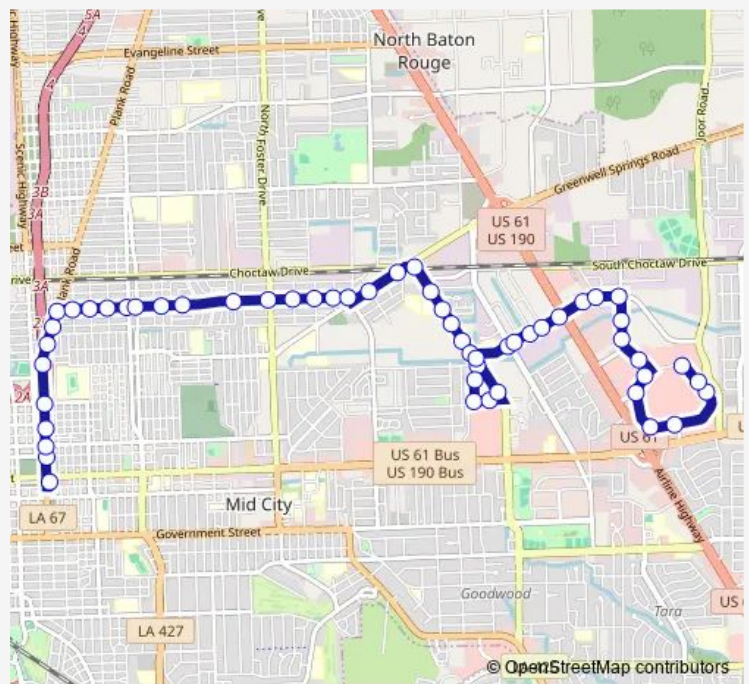

Bus Fairfields

[Go to website](#)

Direction
 Cortana PI Walmart Transfer Center - E — Cats Terminal
 50 stops
[Open route schedule](#)

Cortana PI Walmart Transfer Center - E

Cortana PI @ Lowes - W

Airway @ Idea -N

Airway @ Leo Skating - N

Tom Dr @ Commerce Ave - W

Tom Dr @ Airline Hwy - W

Tom Dr @ Beaumont - W

Tom Dr @ Dotd/Dallas Dr - W

Tom Dr @ Wooddale - W

Lobdell @ Renoir - S

N Bon Marche Dr @ Oak Park Plaza - S

Lobdell @ Lobwood - N

Lobdell @ S Choctaw - N

Route schedule

Cortana PI Walmart Transfer Center - E — Cats Terminal

Monday	06:18-20:18
Tuesday	06:18-20:18
Wednesday	06:18-20:18
Thursday	06:18-20:18
Friday	06:18-20:18
Saturday	06:35-19:55
Sunday	07:26-18:26

Route info

Direction: Cortana PI Walmart Transfer Center - E

Stops: 50

Trip Duration: 0 hour 26 min

Greenwell Springs @ E. Smiley Ave - W

Greenwell Springs @ Confidence - W

Greenwell Springs @ Williamson - W