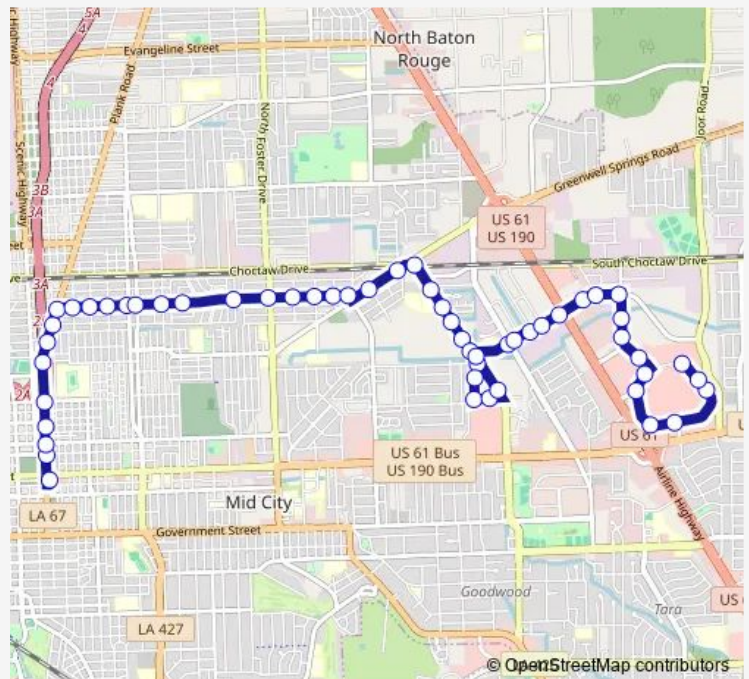

Bus Fairfields

[Go to website](#)

Direction
 Cortana PI Walmart Transfer Center - E — Cats Terminal
 50 stops
[Open route schedule](#)

Cortana PI Walmart Transfer Center - E

Cortana PI @ Lowes - W

Airway @ Idea -N

Lobdell @ Lobwood - N

Lobdell @ S Choctaw - N

Route schedule

Cortana PI Walmart Transfer Center - E — Cats Terminal

Monday 06:18-20:18

Tuesday 06:18-20:18

Wednesday 06:18-20:18

Thursday 06:18-20:18

Friday 06:18-20:18

Saturday 06:35-19:55

Sunday 07:26-18:26

Route info

Direction: Cortana PI Walmart Transfer Center - E

Stops: 50

Trip Duration: 0 hour 19 min

Fairfields

BusMaps

Greenwell Springs @ E. Smiley Ave - W

Greenwell Springs @ Confidence - W

Greenwell Springs @ Williamson - W

Greenwell Springs @ Ardenwood - W

Fairfields @ Ardenwood West - W

Fairfields @ Sobers - W

Fairfields @ Paulson - W