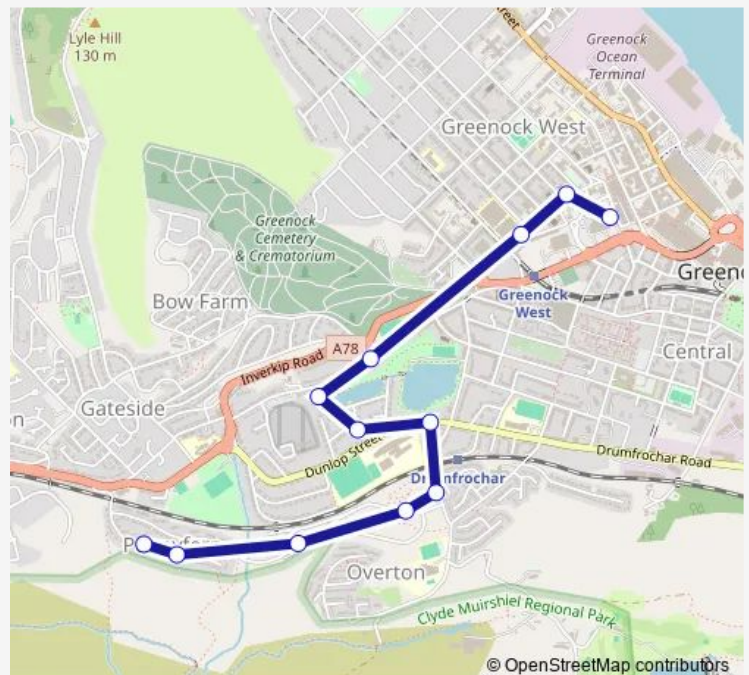

Friday 08:07-17:07

Saturday 09:37-16:37

Sunday —

Route info

Direction: Pennyfern Road

Stops: 12

Trip Duration: 0 hour 11 min

■ 330A

Direction

Stance 8 — Pennyfern Road

20 stops

[Open route schedule](#)

Stance 8

Kilblain Street

Regent Street

Pleasant Street

Murdieston Street

Old Inverkip Road

Thom Street

Hibernia Street

Peat Road

Hole Farm Road

Merino Road

Glen Douglas Road

Sunday —

Route info

Direction: Stance 8

Stops: 20

Trip Duration: 0 hour 17 min

330A Bus time schedules and route maps are available in an offline PDF at busmaps.com. Use the busmaps.com website to see live bus times, train schedule or subway schedule, and step-by-step directions for all public transit in Greenock