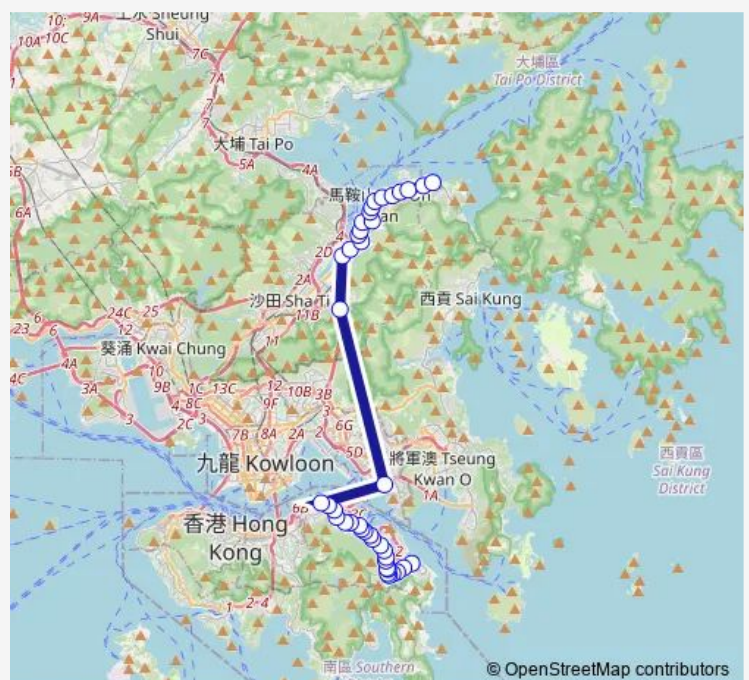

[Ctb] Hing MAN Estate, Chai WAN Road[[Kmb+Ctb] Hing MAN Estate/<Br>Hing MAN Estate, Chai WAN Road[[Kmb] Hing MAN Estate

**Route schedule**

[Ctb] Chai WAN (East) — [Ctb] NAI Chung[[Kmb] NAI Chung

Monday	18:00-18:20
Tuesday	18:00-18:20
Wednesday	18:00-18:20
Thursday	18:00-18:20
Friday	18:00-18:20
Saturday	—
Sunday	—

**Route info**

Direction: [Ctb] Chai WAN (East)

Stops: 41

Trip Duration: 1 hour 42 min

■ 682A — Chai WAN (East) - NAI Chung

[Ctb] Shan Tsui Court, Chai WAN Road[[Kmb+Ctb] Shan Tsui Court/<Br>Shan Tsui Court, Chai WAN Road[[Kmb] Shan Tsui Court