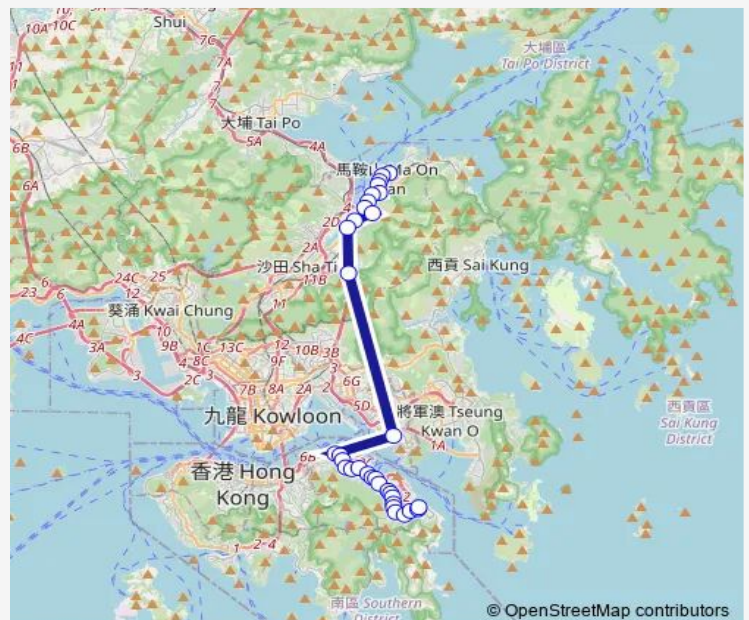

[Ctb] YAN ON Estate, Hang FAI Street

[Ctb] PO TAI Street[[Kmb+Ctb] PO TAI Street/
Po TAI Street[[Kmb] PO TAI Street[[Lwb] PO TAI Street

[Ctb] TAK SUN Secondary School, Ning TAI Road[[Kmb+Ctb] TAK SUN Secondary School/
Tak SUN Secondary School, Ning TAI Road[[Kmb] TAK SUN Secondary School[[Lwb] TAK SUN Secondary School

[Ctb] KAM TAI Court, Ning TAI Road[[Kmb+Ctb] KAM TAI Court/
Kam TAI Court, Ning TAI Road[[Kmb] KAM TAI Court[[Lwb] KAM TAI Court

[Ctb] Chevalier Garden[[Kmb+Ctb] Chevalier Garden BUS Terminus/
Chevalier Garden[[Kmb] Chevalier Garden BUS Terminus[[Lwb] Chevalier Garden BUS Terminus

[Ctb] A Kung Kok, A Kung KOK Street[[Kmb+Ctb] A Kung KOK/
A Kung Kok, A Kung KOK Street[[Kmb] A Kung Kok[[Lwb] A Kung Kok

Route schedule

[Ctb] MA ON Shan Town Centre[[Kmb+Ctb] MA ON Shan Town Centre BUS Terminus/
Ma ON Shan Town Centre[[Kmb] MA ON Shan Town Centre BUS Terminus — [Ctb] Chai WAN (East)

Monday	07:10-08:20
Tuesday	07:10-08:20
Wednesday	07:10-08:20
Thursday	07:10-08:20
Friday	07:10-08:20
Saturday	—
Sunday	—

Route info

Direction: [Ctb] MA ON Shan Town Centre[[Kmb+Ctb] MA ON Shan Town Centre BUS Terminus/
Ma ON Shan Town Centre[[Kmb] MA ON Shan Town Centre BUS Terminus

Stops: 33

Trip Duration: 1 hour 15 min