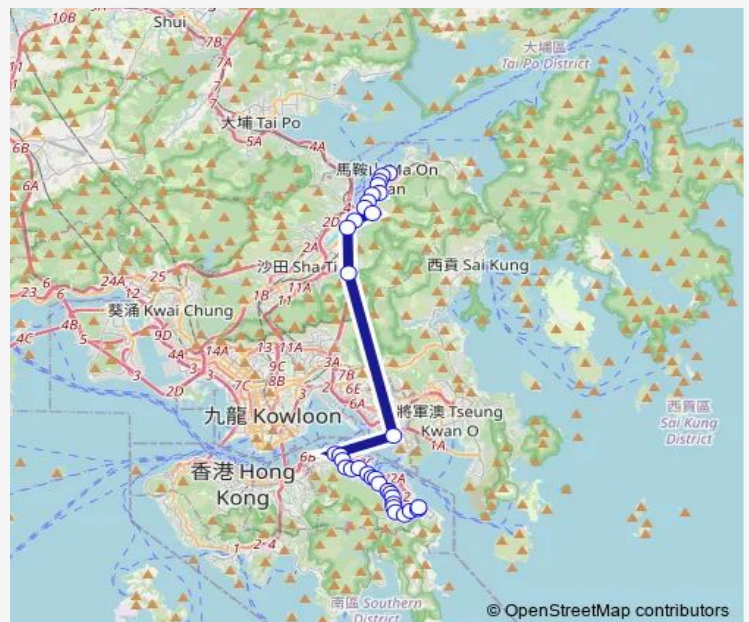

[Ctb] YAN ON Estate, Hang FAI Street

[Ctb] PO TAI Street[[Kmb+Ctb] PO TAI Street/
Po TAI Street[[Kmb] PO TAI Street[[Lwb] PO TAI Street

[Ctb] TAK SUN Secondary School, Ning TAI Road[[Kmb+Ctb] TAK SUN Secondary School/
Tak SUN Secondary School, Ning TAI Road[[Kmb] TAK SUN Secondary School[[Lwb] TAK SUN Secondary School

[Ctb] KAM TAI Court, Ning TAI Road[[Kmb+Ctb] KAM TAI Court/
Kam TAI Court, Ning TAI Road[[Kmb] KAM TAI Court[[Lwb] KAM TAI Court

[Ctb] Chevalier Garden[[Kmb+Ctb] Chevalier Garden BUS Terminus/
Chevalier Garden[[Kmb] Chevalier Garden BUS Terminus[[Lwb] Chevalier Garden BUS Terminus

[Ctb] A Kung Kok, A Kung KOK Street[[Kmb+Ctb] A Kung KOK/
A Kung Kok, A Kung KOK Street[[Kmb] A Kung Kok[[Lwb] A Kung Kok

Route schedule

[Ctb] MA ON Shan Town Centre[[Kmb+Ctb] MA ON Shan Town Centre BUS Terminus/
Ma ON Shan Town Centre[[Kmb] MA ON Shan Town Centre BUS Terminus — [Ctb] Chai WAN (East)

Monday	07:10-08:20
Tuesday	07:10-08:20
Wednesday	07:10-08:20
Thursday	07:10-08:20
Friday	07:10-08:20
Saturday	—
Sunday	—

Route info

Direction: [Ctb] MA ON Shan Town Centre[[Kmb+Ctb] MA ON Shan Town Centre BUS Terminus/
Ma ON Shan Town Centre[[Kmb] MA ON Shan Town Centre BUS Terminus

Stops: 33

Trip Duration: 1 hour 14 min