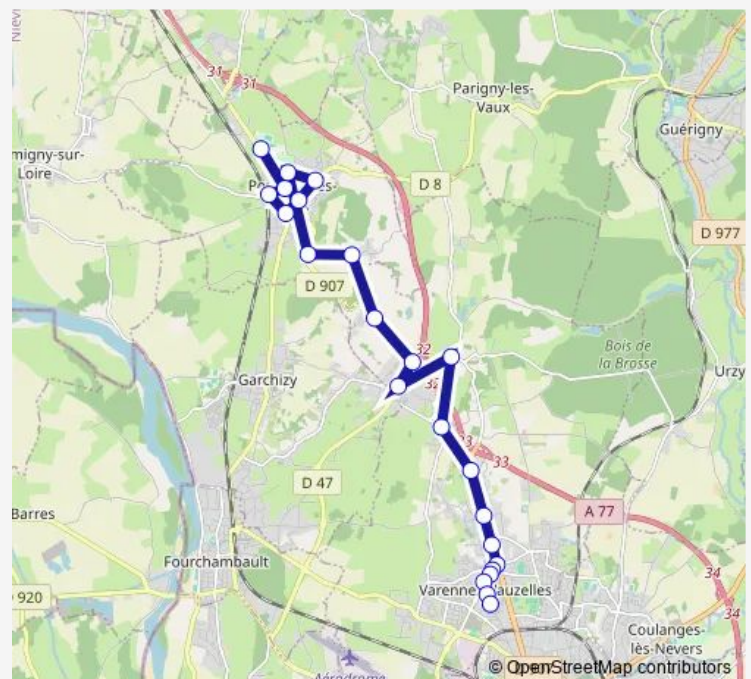

Direction

Casino — Henri Wallon

23 stops

[Open route schedule](#)

Casino

Médicis

Pougues Gare

Pougues Mairie

V-Vauzelles Mairie

Route schedule

Casino — Henri Wallon

Monday 07:10

Tuesday 07:10

Wednesday 07:10

Thursday 07:10

Friday 07:10

Saturday —

Sunday —

Route info

Direction: Casino

Stops: 23

Trip Duration: 0 hour 35 min

P9 — Presto 9 - rentrée 2022

Crot Cizeau