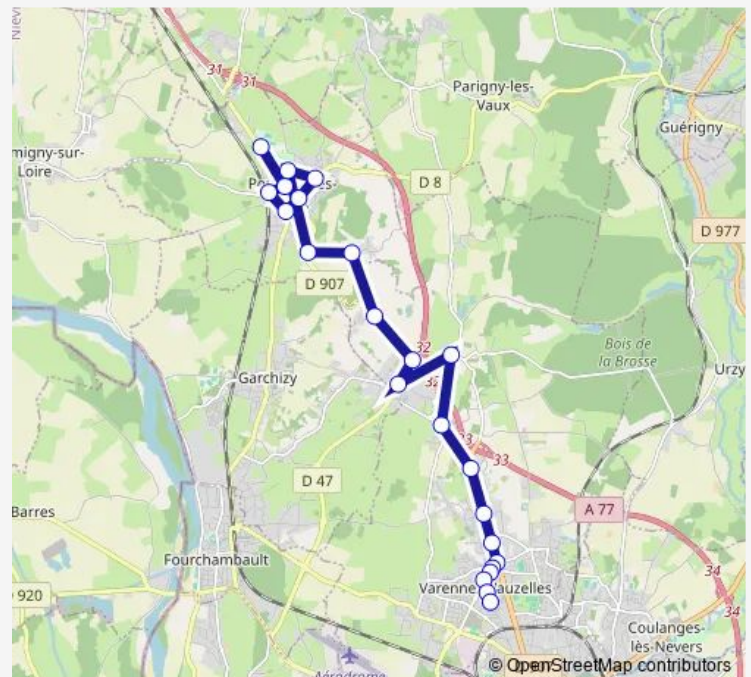

### Direction

Casino — Henri Wallon

23 stops

[Open route schedule](#)

- Casino
- Médicis
- Pougues Gare
- Pougues Mairie
- Pidoux
- Bourgneuf
- Parc St-Léger
- Gravotte
- Priez
- Neully
- Les Chamonds
- ZI Echangeur
- Varennes Bourg
- Vernuche
- Bengy
- Léonard de Vinci
- Les Commailles
- Camille Dagonneau
- L'Aviatrice
- Romain Rolland
- V-Vauzelles Mairie

### Route schedule

Casino — Henri Wallon

Monday	07:10
Tuesday	07:10
Wednesday	07:10
Thursday	07:10
Friday	07:10
Saturday	—
Sunday	—

### Route info

Direction: Casino

Stops: 23

Trip Duration: 0 hour 35 min

P9 — Presto 9 - rentrée 2022

Crot Cizeau

Henri Wallon

P9 Bus time schedules and route maps are available in an offline PDF at [busmaps.com](https://busmaps.com). Use the [busmaps.com](https://busmaps.com) website to see live bus times, train schedule or subway schedule, and step-by-step directions for all public transit in Nevers

The schedule is provided in the local timezone. Times with "(+1)" indicate departures on the next day.

PDF file created on 2025-01-16

2024 BusMaps.com - All Rights Reserved