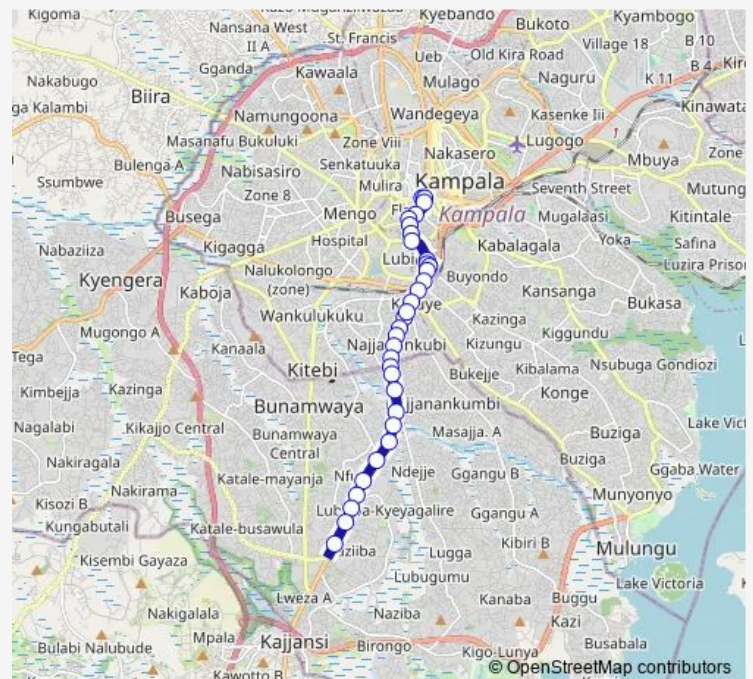

Thursday 06:30-19:00

Friday 06:30-19:00

Saturday 06:30-19:00

Sunday 06:30-19:00

Route info

Direction: New Taxi Park - Kk Trust Hotel

Stops: 33

Trip Duration: 0 hour 55 min

Ic072 — New Taxi Park-Seguku

Freedom City Shopping Centre

Namasuba Sign Post

Total Petrol Station (Namasumba)

Batabata - Bata Zana

Hotel Explorer - Buganda Land Board Junction

Millenium Hotel (Lubowa-entebbe Rd)