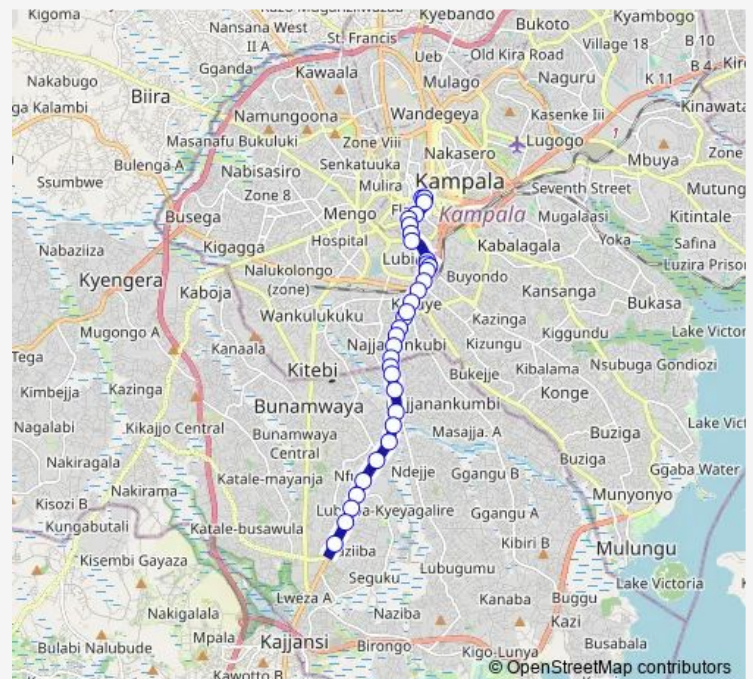

### Route schedule

New Taxi Park - Kk Trust Hotel — Seguku Sign Post

Monday 06:30-19:00

Tuesday 06:30-19:00

Wednesday 06:30-19:00

Thursday 06:30-19:00

Friday 06:30-19:00

Saturday 06:30-19:00

### Route info

Direction: New Taxi Park - Kk Trust Hotel

Stops: 33

Trip Duration: 0 hour 55 min

IC072 — New Taxi Park-Seguku

Freedom City Shopping Centre

Namasuba Sign Post

Total Petrol Station (Namasumba)