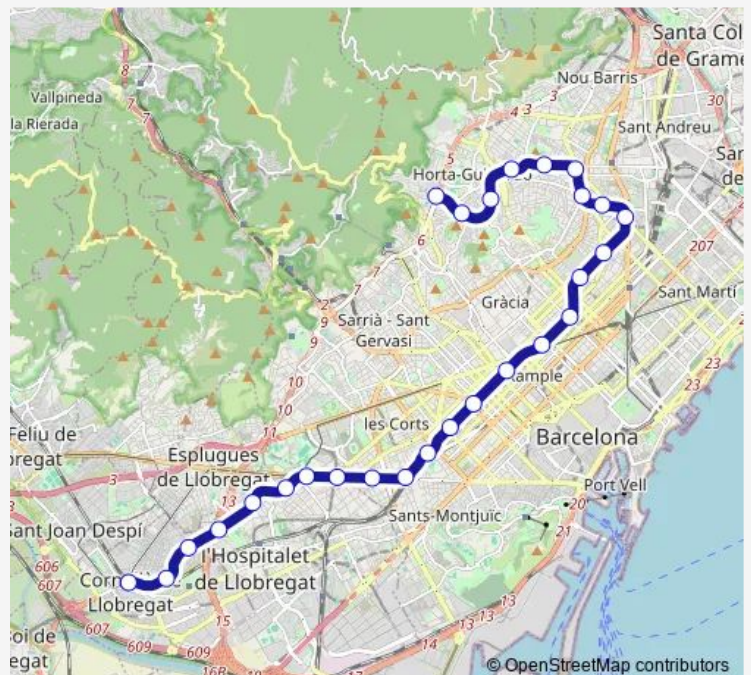

Thursday 04:52-24:00

Friday 04:52-02:00⁺¹

Saturday 05:00-02:57⁺¹

Sunday 03:06-02:00⁺¹

Route info

Direction: Vall d'Hebron

Stops: 27

Trip Duration: 0 hour 43 min