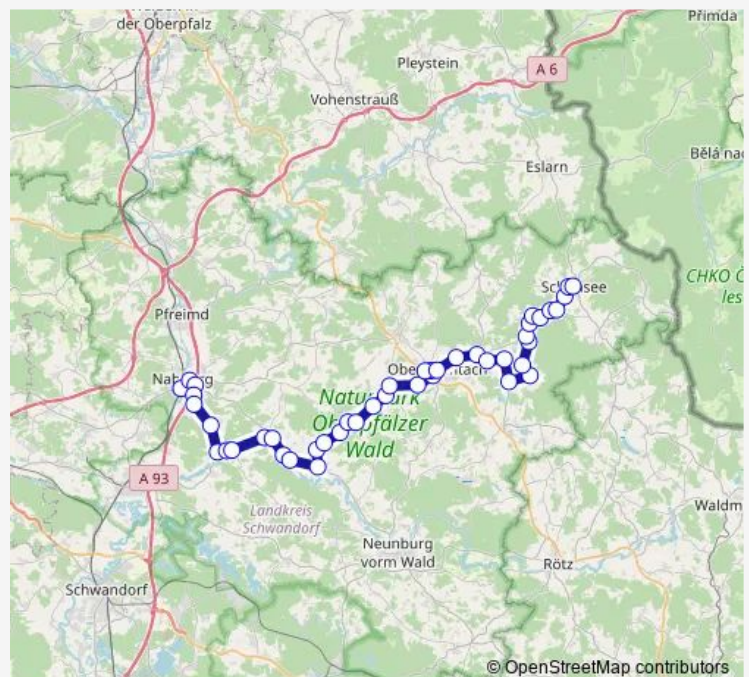

Bus 6273

[Go to website](#)

Direction

Schönsee, Rathaus/Post — Nabburg

45 stops

[Open route schedule](#)

Schönsee, Rathaus/Post

Schönsee, Aschabrücke

Schönsee, Aussiedlerhof Utz

Schönsee, Zinkl

Schönsee, Fa. Weinfurter

Rosenthal, Hs.Nr.3

Holzniederlage Rosenhof

Rackenthal, Abzw

Gaisthal, Ortsmitte

Waldesruh

Pirkhof, Abzw

Oberviechtach, Kaserne

Oberviechtach, Hütgraben

Oberviechtach, Gymnasium

Oberviechtach, Dr.Eisenb.-Schule

Oberviechtach, Am Schießanger

Obermurach, Abzw

Niedermurach

Nottersdorf, Abzw

Höflarn bei Niedermurach, Staatsstraße

Pertolzhofen

Route schedule

Schönsee, Rathaus/Post — Nabburg

Monday 06:38-14:13

Tuesday 06:38-14:13

Wednesday 06:38-14:13

Thursday 06:38-14:13

Friday 06:38-14:13

Saturday —

Sunday —

Route info

Direction: Schönsee, Rathaus/Post

Stops: 45

Trip Duration: 1 hour 20 min

6273

BusMaps