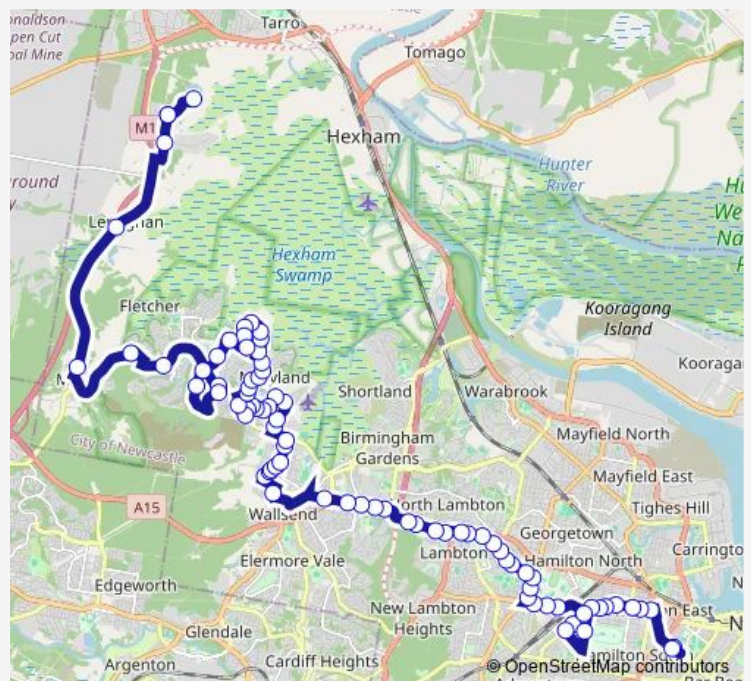

Lambton Rd At Lang Rd

Turton Rd After Lambton Rd

Turton Rd At Monash Rd

Turton Rd At Young Rd

Lambton High School, Young Rd

Route schedule

Newcastle High School, Parkway Av — Phoenix Rd At Walter Pde

|           |       |
|-----------|-------|
| Monday    | 15:10 |
| Tuesday   | 15:10 |
| Wednesday | 15:10 |
| Thursday  | 15:10 |
| Friday    | 15:10 |
| Saturday  | —     |
| Sunday    | —     |

Route info

Direction: Newcastle High School, Parkway Av

Stops: 83

Trip Duration: 1 hour 28 min

6273 — Newcastle Schools to Maryland

Young Rd At Wallarah Rd

Young Rd At Orlando Rd

Young Rd At Elder St