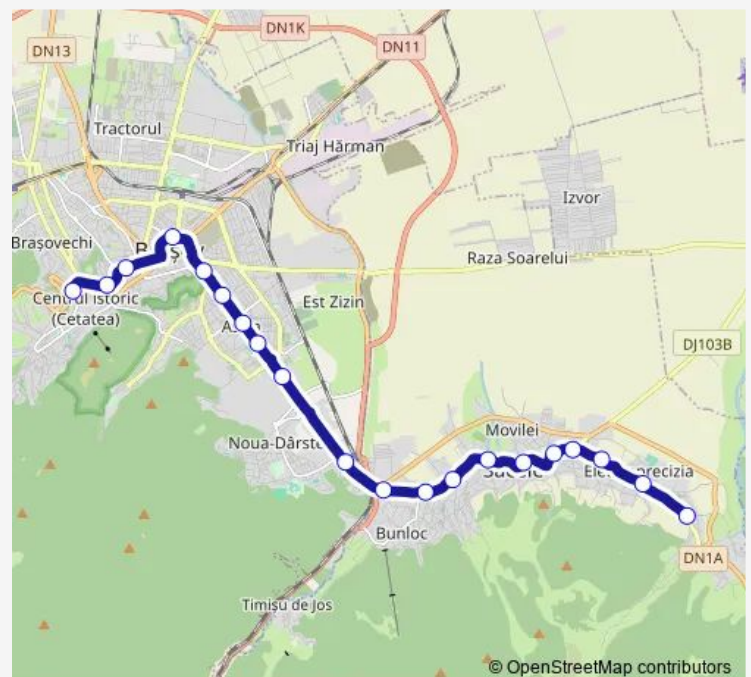

Soarelui

Berzei

Liceul de Informatică

Spitalul Judeean

Liceul Meotă

Sanitas

Primărie

Livada Potei

Route schedule

Garaje Săcele — Livada Potei

Monday	06:30
Tuesday	06:30
Wednesday	06:30
Thursday	06:30
Friday	06:30
Saturday	—
Sunday	—

Route info

Direction: Garaje Săcele

Stops: 20

Trip Duration: 0 hour 45 min

TE14 — Săcele - Livada Potei

TE14 Bus time schedules and route maps are available in an offline PDF at busmaps.com. Use the busmaps.com website to see live bus times, train schedule or subway schedule, and step-by-step directions for all public transit in Brasov