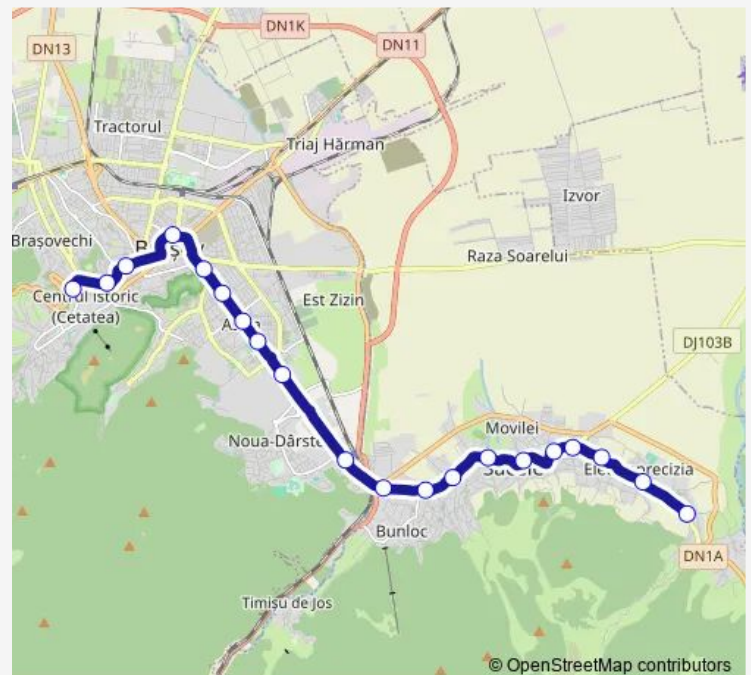

### Route schedule

Garaje Săcele — Livada Potei

Monday	06:30
Tuesday	06:30
Wednesday	06:30
Thursday	06:30
Friday	06:30
Saturday	—
Sunday	—

### Route info

Direction: Garaje Săcele

Stops: 20

Trip Duration: 0 hour 45 min

Te14 — Săcele - Livada Potei

Te14 Bus time schedules and route maps are available in an offline PDF at [busmaps.com](https://busmaps.com). Use the [busmaps.com](https://busmaps.com) website to see live bus times, train schedule or subway schedule, and step-by-step directions for all public transit in Brasov