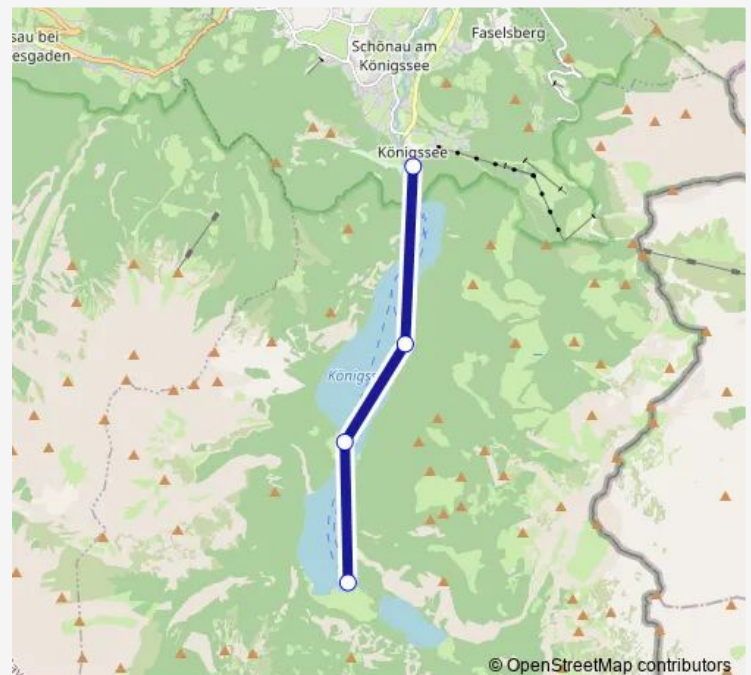

Ferry Königssee-Schiffahrt

[Go to website](#)**Direction**

Königssee, Salet Obersee — Seelände

4 stops

[Open route schedule](#)

Königssee, Salet Obersee

Königssee, St. Bartholomä

Königssee, Kessel

Seelände

Route schedule

Königssee, Salet Obersee — Seelände

Monday	09:55-17:10
Tuesday	09:55-17:10
Wednesday	09:55-17:10
Thursday	09:55-17:10
Friday	09:55-17:10
Saturday	09:55-17:10
Sunday	09:55-17:10

Route info

Direction: Königssee, Salet Obersee

Stops: 4

Trip Duration: 0 hour 55 min

Königssee-Schiffahrt

BusMaps

Direction

Seelände — Königssee, Salet Obersee

4 stops

Route info

Direction: Seelände

Stops: 4

Trip Duration: 0 hour 55 min

Königssee-Schiffahrt Ferry time schedules and route maps are available in an offline PDF at busmaps.com. Use the busmaps.com website to see live bus times, train schedule or subway schedule, and step-by-step directions for all public transit in Schoenau am Koenigssee