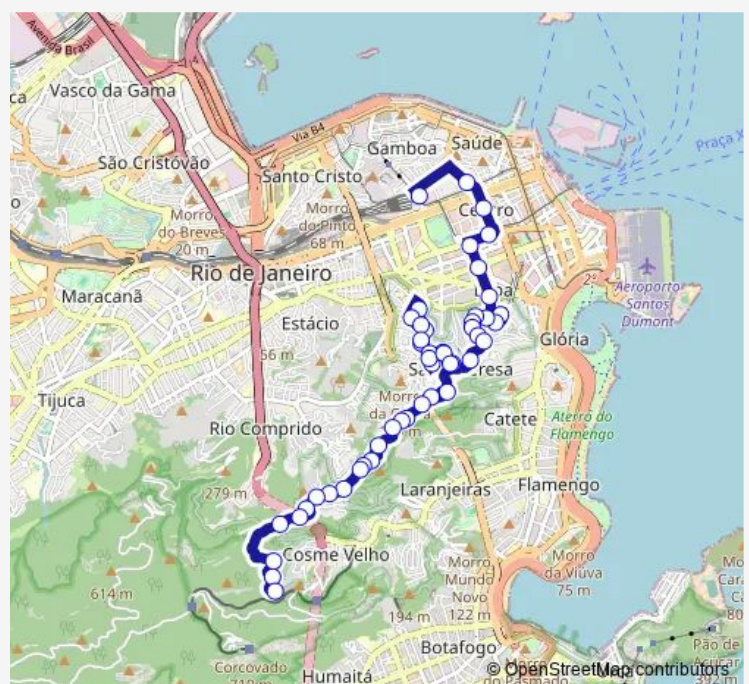

### Direction

Ponto Final: Silvestre — Ponto Regulador: Central do Brasil

40 stops

[Open route schedule](#)

Ponto Final: Silvestre

Almirante Alexandrino, 5272

Professor Mauriti Santos

Dom Joaquim Mamede

### Route schedule

Ponto Final: Silvestre — Ponto Regulador: Central do Brasil

Monday 00:00

Tuesday 00:00

Wednesday 00:00

Thursday 00:00

Friday 00:00

Saturday 00:00

### Route info

Direction: Ponto Final: Silvestre

Stops: 40

Trip Duration: 0 hour 24 min

SN007 — Silvestre - Central

Igreja Nossa Senhora das Neves

Costa Bastos

Travessa Oriente