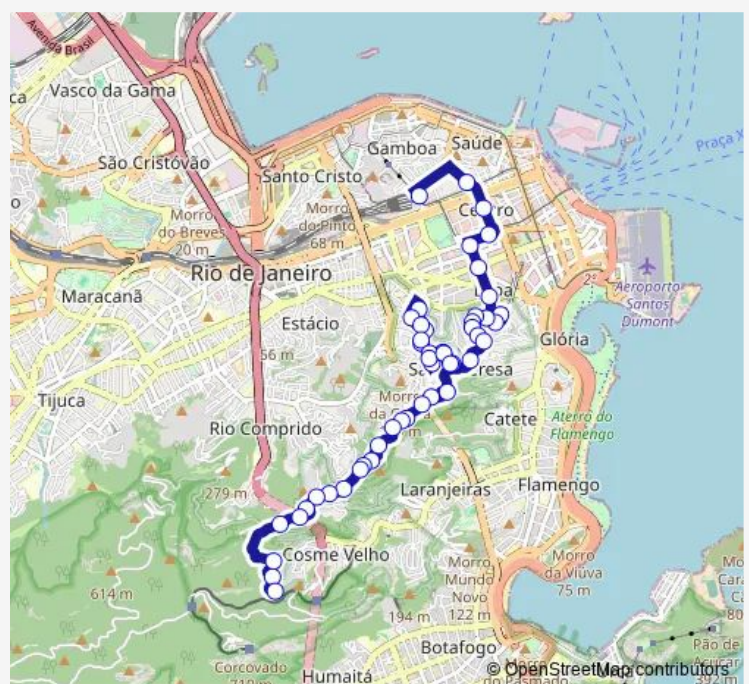

Oriente, 23a

Costa Bastos

Paula Matos

Route schedule

Ponto Final: Silvestre — Ponto Regulador: Central do Brasil

Monday 00:00

Tuesday 00:00

Wednesday 00:00

Thursday 00:00

Friday 00:00

Saturday 00:00

Sunday 00:00

Route info

Direction: Ponto Final: Silvestre

Stops: 40

Trip Duration: 0 hour 24 min

Route schedule

Ponto Regulador: Central do Brasil — Ponto Final: Silvestre

Monday 00:00

Tuesday 00:00

Wednesday 00:00

Thursday 00:00

Friday 00:00

Saturday 00:00

Sunday 00:00

Route info

Direction: Ponto Regulador: Central do Brasil

Stops: 50

Trip Duration: 0 hour 20 min

Igreja Nossa Senhora das Neves

Costa Bastos

Travessa Oriente