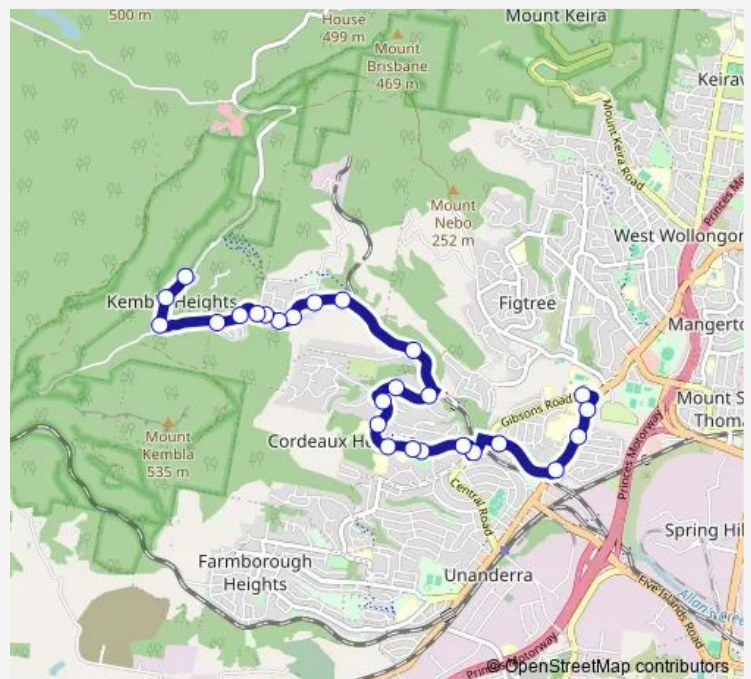

Monday 15:07

Tuesday 15:07

Wednesday 15:07

Thursday —

Friday 15:07

Saturday —

Sunday —

Route info

Direction: Figtree High School, Gibsons Rd

Stops: 26

Trip Duration: 0 hour 18 min

Mount Kembla Public School, Cordeaux Rd

Cordeaux Rd Before Cudgee Cres

Cordeaux Rd After Araluen Av

Cordeaux Rd At Harry Graham Dr

Harry Graham Dr Opp Kembla Heights Community Hall

Harry Graham Dr Opp Central Av

Direction

Harry Graham Dr Opp Central Av — Figtree High School, Gibsons Rd

17 stops

[Open route schedule](#)

Harry Graham Dr Opp Central Av

Friday 07:58

Saturday —

Sunday —

Route info

Direction: Harry Graham Dr Opp Central Av

Stops: 17

Trip Duration: 0 hour 12 min

S098 School Bus time schedules and route maps are available in an offline PDF at busmaps.com. Use the busmaps.com website to see live bus times, train schedule or subway schedule, and step-by-step directions for all public transit in Wollongong